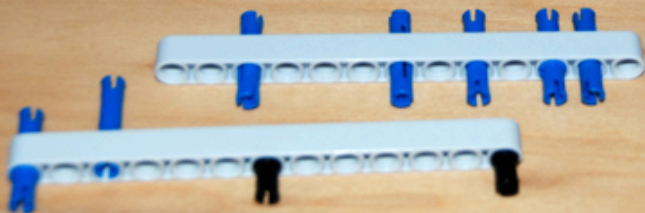

Colour Ball Sorter
using parts from
NXT 2 8547 set

(plus 4 plastic boxes
detailed in parts list)

Section1 parts

Section 2 parts

Section 4 parts

Section 5 parts

Section 6 parts

Section 7 parts

Section 10 parts

Section 11
connecting
sub-assemblies

LEGO

00000

~A28E~

FC ID: 1P153765

Section 12 parts

Section 13 parts

Additional non-lego parts

4x 0.07 litre boxes from www.reallyusefulbox.com (see main parts page) with folded paper napkins cut to size to give cushion to prevent balls bouncing out of the containers.