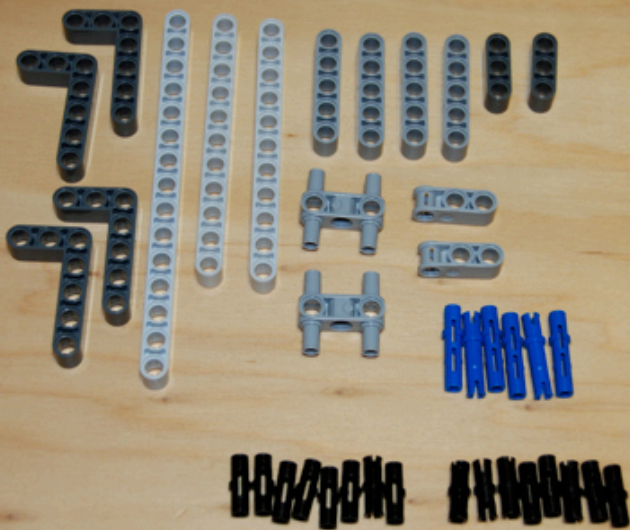

Colour Ball Sorter
using parts from
NXT 2 8547 set

(plus 4 plastic boxes
detailed in parts list)

Section1 parts

Section 2 parts

Section 4 parts

Section 5 parts

Section 6 parts

Section 7 parts

Section 10 parts

Section 11
connecting
sub-assemblies

LEGO

00000

~A28E~

FC ID: 1P153765

Section 12 parts

Section 13 parts

Additional non-lego parts

4x 0.07 litre boxes from www.reallyusefulbox.com (see main parts page) with folded paper napkins cut to size to give cushion to prevent balls bouncing out of the containers.