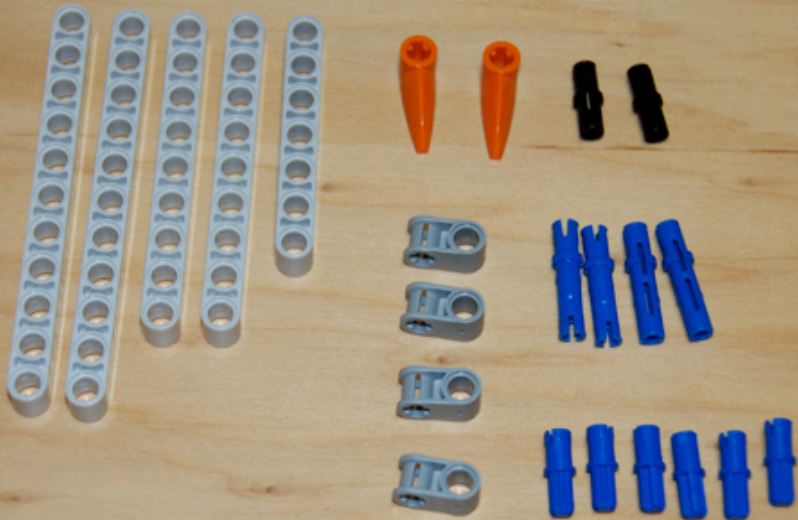

Colour Ball Sorter
using parts from
NXT 2 8547 set

(plus 4 plastic boxes
detailed in parts list)

Section1 parts

Section 2 parts

Section 4 parts

Section 5 parts

Section 6 parts

Section 7 parts

Section 10 parts

Section 11
connecting
sub-assemblies

LEGO

00000

~A28E~

FC ID: 1P153765

Section 12 parts

Section 13 parts

Additional non-lego parts

4x 0.07 litre boxes from www.reallyusefulbox.com (see main parts page) with folded paper napkins cut to size to give cushion to prevent balls bouncing out of the containers.