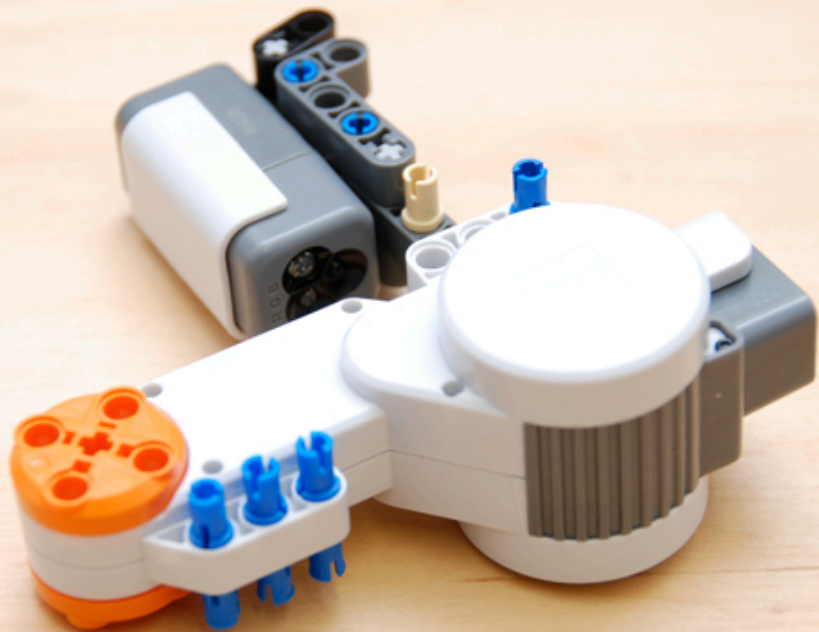

Colour Ball Sorter
using parts from
NXT 2 8547 set

(plus 4 plastic boxes
detailed in parts list)

Section1 parts

Section 2 parts

Section 4 parts

Section 5 parts

Section 6 parts

Section 7 parts

Section 10 parts

Section 11
connecting
sub-assemblies

LEGO

00000

~A28E~

FC ID: 1P153765

Section 12 parts

Section 13 parts

Additional non-lego parts

4x 0.07 litre boxes from www.reallyusefulbox.com (see main parts page) with folded paper napkins cut to size to give cushion to prevent balls bouncing out of the containers.