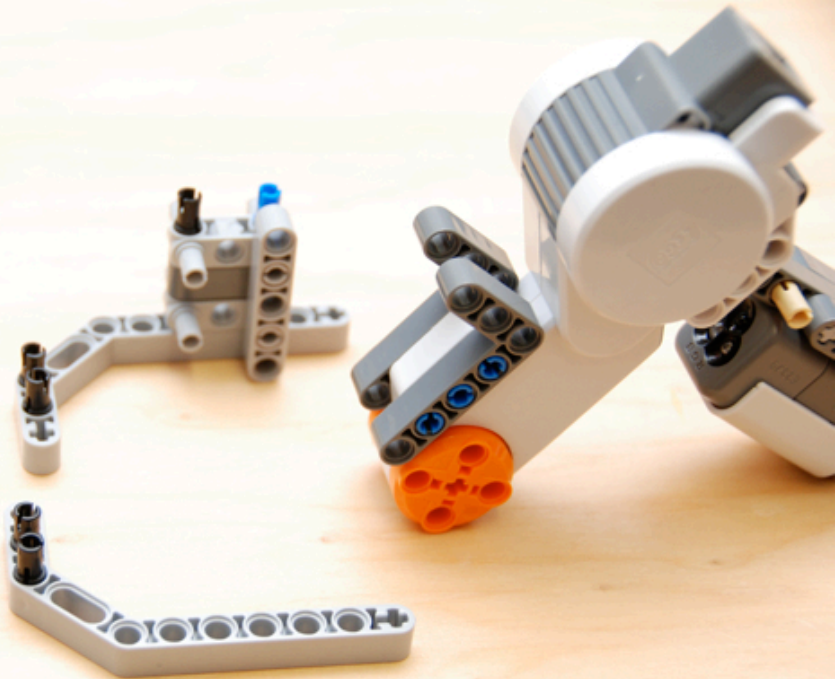

Colour Ball Sorter
using parts from
NXT 2 8547 set

(plus 4 plastic boxes
detailed in parts list)

Section1 parts

Section 2 parts

Section 4 parts

Section 5 parts

Section 6 parts

Section 7 parts

Section 10 parts

Section 11
connecting
sub-assemblies

LEGO

00000

~A28E~

FC ID: 1P153765

Section 12 parts

Section 13 parts

Additional non-lego parts

4x 0.07 litre boxes from www.reallyusefulbox.com (see main parts page) with folded paper napkins cut to size to give cushion to prevent balls bouncing out of the containers.