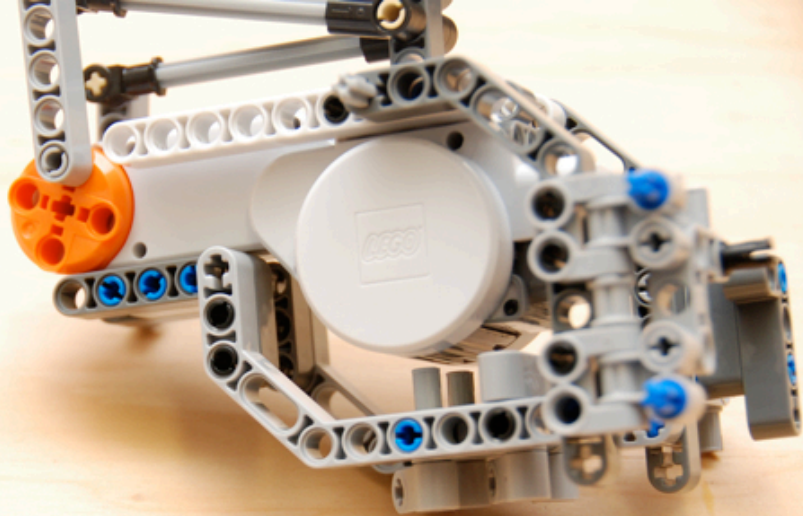

Colour Ball Sorter
using parts from
NXT 2 8547 set

(plus 4 plastic boxes
detailed in parts list)

Section1 parts

Section 2 parts

Section 4 parts

Section 5 parts

Section 6 parts

Section 7 parts

Section 10 parts

Section 11
connecting
sub-assemblies

LEGO

00000

~A28E~

FC ID: 1P153765

Section 12 parts

Section 13 parts

Additional non-lego parts

4x 0.07 litre boxes from www.reallyusefulbox.com (see main parts page) with folded paper napkins cut to size to give cushion to prevent balls bouncing out of the containers.