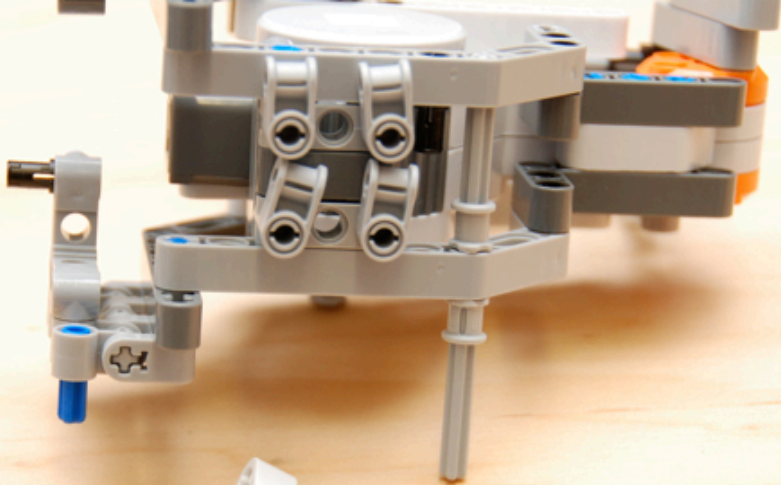

Colour Ball Sorter
using parts from
NXT 2 8547 set

(plus 4 plastic boxes
detailed in parts list)

Section1 parts

Section 2 parts

Section 4 parts

Section 5 parts

Section 6 parts

Section 7 parts

Section 10 parts

Section 11
connecting
sub-assemblies

LEGO

00000

~A28E~

FC ID: 1P153765

Section 12 parts

Section 13 parts

Additional non-lego parts

4x 0.07 litre boxes from www.reallyusefulbox.com (see main parts page) with folded paper napkins cut to size to give cushion to prevent balls bouncing out of the containers.