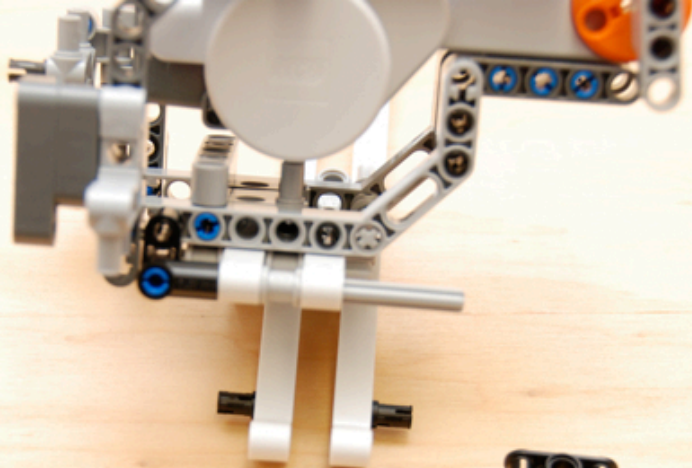

Colour Ball Sorter
using parts from
NXT 2 8547 set

(plus 4 plastic boxes
detailed in parts list)

Section1 parts

Section 2 parts

Section 4 parts

Section 5 parts

Section 6 parts

Section 7 parts

Section 10 parts

Section 11
connecting
sub-assemblies

LEGO

00000

~A28E~

FC ID: 1P153765

Section 12 parts

Section 13 parts

Additional non-lego parts

4x 0.07 litre boxes from www.reallyusefulbox.com (see main parts page) with folded paper napkins cut to size to give cushion to prevent balls bouncing out of the containers.