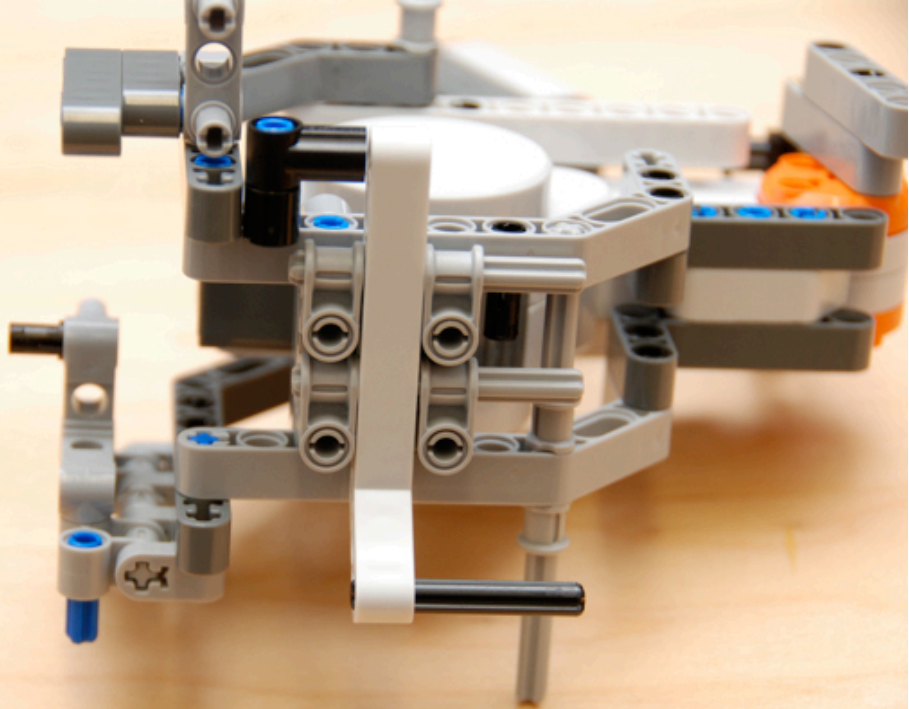

Colour Ball Sorter
using parts from
NXT 2 8547 set

(plus 4 plastic boxes
detailed in parts list)

Section1 parts

Section 2 parts

Section 4 parts

Section 5 parts

Section 6 parts

Section 7 parts

Section 10 parts

Section 11
connecting
sub-assemblies

LEGO

00000

~A28E~

FC ID: 1P153765

Section 12 parts

Section 13 parts

Additional non-lego parts

4x 0.07 litre boxes from www.reallyusefulbox.com (see main parts page) with folded paper napkins cut to size to give cushion to prevent balls bouncing out of the containers.