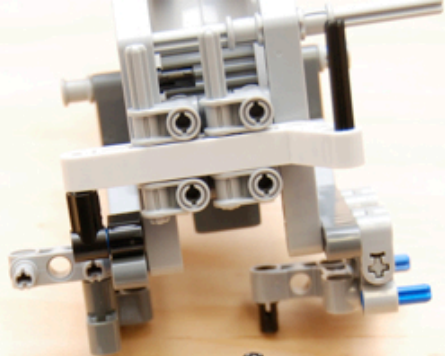

Colour Ball Sorter
using parts from
NXT 2 8547 set

(plus 4 plastic boxes
detailed in parts list)

Section1 parts

Section 2 parts

Section 4 parts

Section 5 parts

Section 6 parts

Section 7 parts

Section 10 parts

Section 11
connecting
sub-assemblies

LEGO

00000

~A28E~

FC ID: 1P153765

Section 12 parts

Section 13 parts

Additional non-lego parts

4x 0.07 litre boxes from www.reallyusefulbox.com (see main parts page) with folded paper napkins cut to size to give cushion to prevent balls bouncing out of the containers.