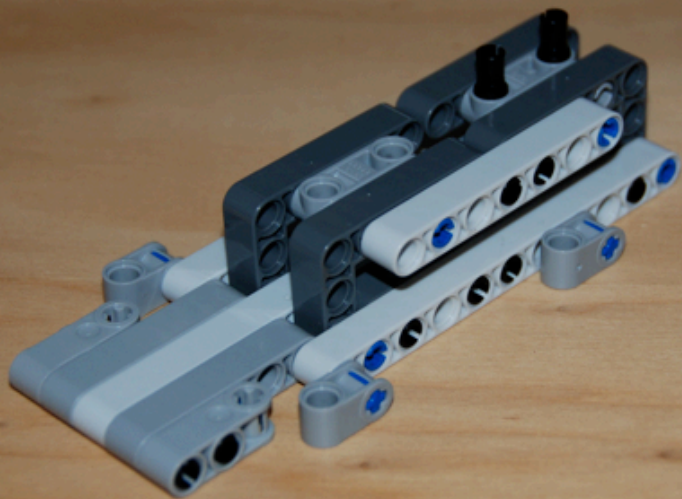

Colour Ball Sorter
using parts from
NXT 2 8547 set

(plus 4 plastic boxes
detailed in parts list)

Section1 parts

Section 2 parts

Section 4 parts

Section 5 parts

Section 6 parts

Section 7 parts

Section 10 parts

Section 11
connecting
sub-assemblies

LEGO

00000

~A28E~

FC ID: 1P153765

Section 12 parts

Section 13 parts

Additional non-lego parts

4x 0.07 litre boxes from www.reallyusefulbox.com (see main parts page) with folded paper napkins cut to size to give cushion to prevent balls bouncing out of the containers.