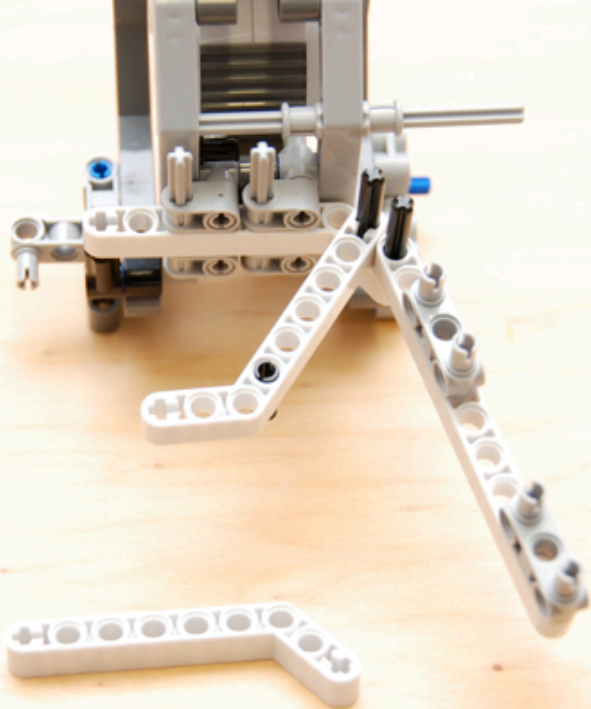

Colour Ball Sorter
using parts from
NXT 2 8547 set

(plus 4 plastic boxes
detailed in parts list)

Section1 parts

Section 2 parts

Section 4 parts

Section 5 parts

Section 6 parts

Section 7 parts

Section 10 parts

Section 11
connecting
sub-assemblies

LEGO

00000

~A28E~

FC ID: 1P153765

Section 12 parts

Section 13 parts

Additional non-lego parts

4x 0.07 litre boxes from www.reallyusefulbox.com (see main parts page) with folded paper napkins cut to size to give cushion to prevent balls bouncing out of the containers.