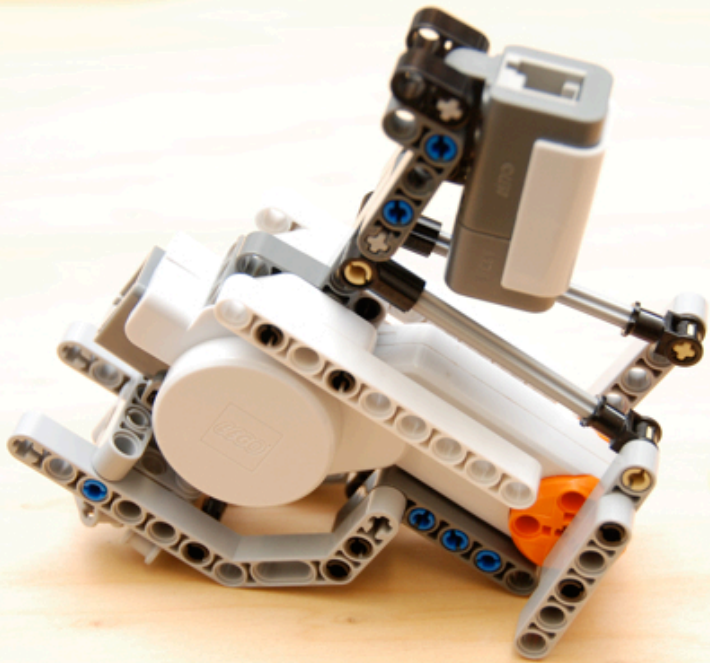

Colour Ball Sorter
using parts from
NXT 2 8547 set

(plus 4 plastic boxes
detailed in parts list)

Section1 parts

Section 2 parts

Section 4 parts

Section 5 parts

Section 6 parts

Section 7 parts

Section 10 parts

Section 11
connecting
sub-assemblies

LEGO

00000

~A28E~

FC ID: 1P153765

Section 12 parts

Section 13 parts

Additional non-lego parts

4x 0.07 litre boxes from www.reallyusefulbox.com (see main parts page) with folded paper napkins cut to size to give cushion to prevent balls bouncing out of the containers.