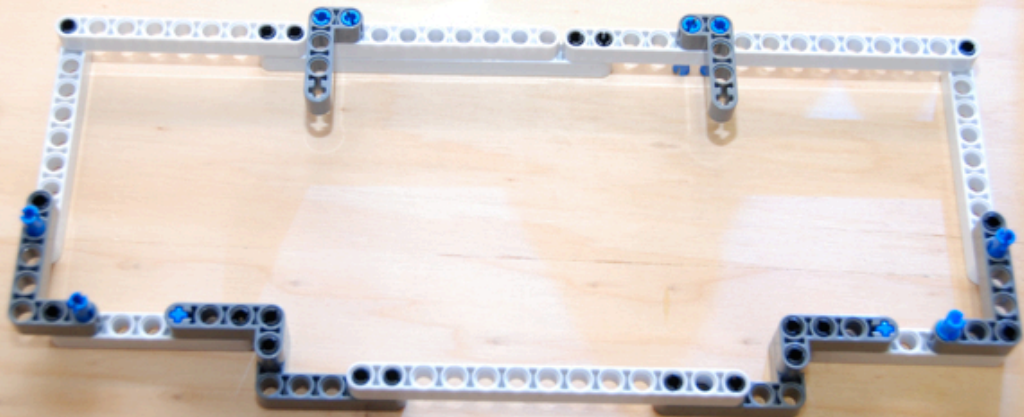

Section 10 parts

Section 11
connecting
sub-assemblies

LEGO

00000

~A28E~

FC ID: 1P153765

Section 12 parts

Section 13 parts

Additional non-lego parts

4x 0.07 litre boxes from www.reallyusefulbox.com (see main parts page) with folded paper napkins cut to size to give cushion to prevent balls bouncing out of the containers.