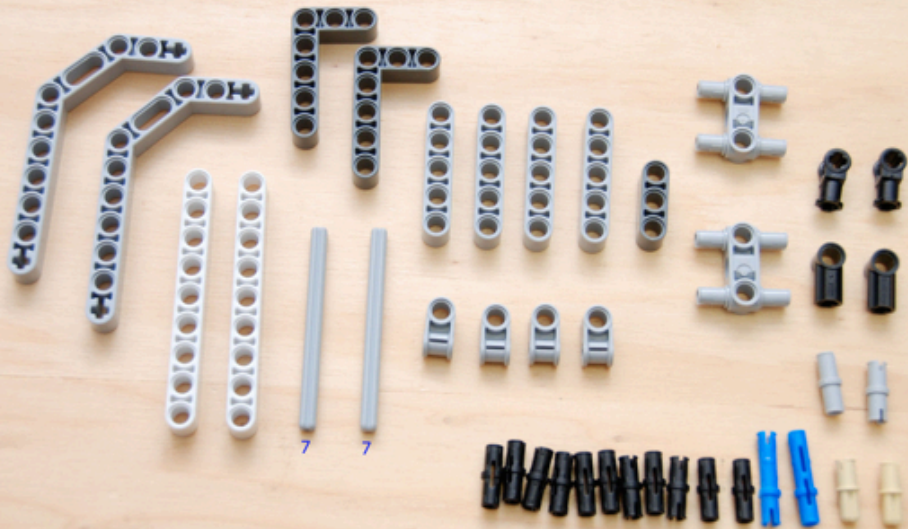

Colour Ball Sorter
using parts from
NXT 2 8547 set

(plus 4 plastic boxes
detailed in parts list)

Section1 parts

Section 2 parts

Section 4 parts

Section 5 parts

Section 6 parts

Section 7 parts

Section 10 parts

Section 11
connecting
sub-assemblies

LEGO

00000

~A28E~

FC ID: 1P153765

Section 12 parts

Section 13 parts

Additional non-lego parts

4x 0.07 litre boxes from www.reallyusefulbox.com (see main parts page) with folded paper napkins cut to size to give cushion to prevent balls bouncing out of the containers.