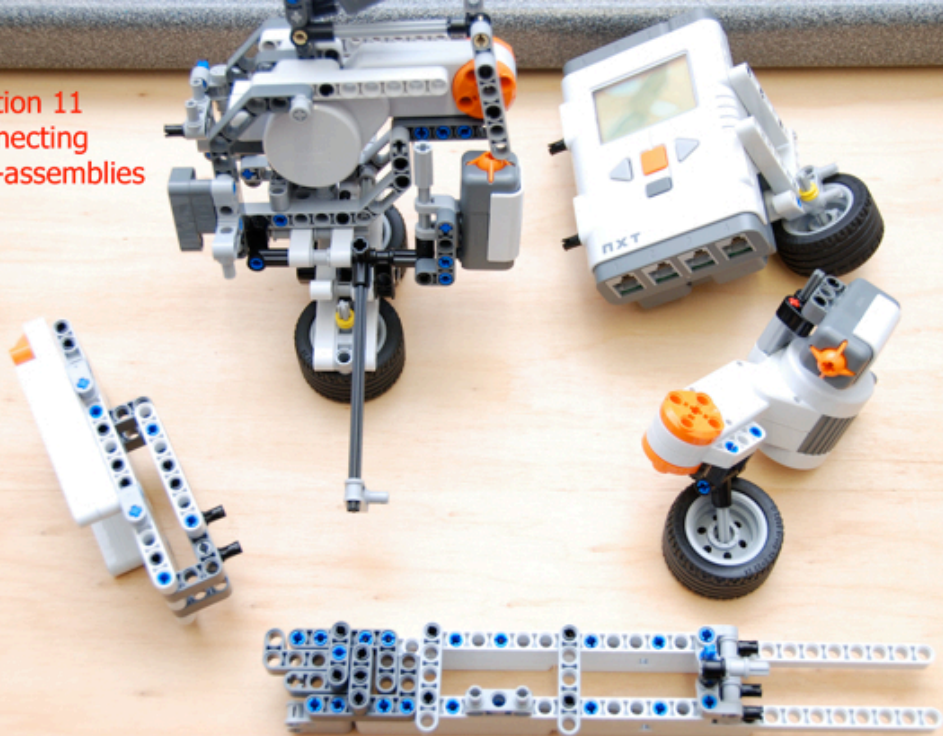

Section 10 parts

Section 11
connecting
sub-assemblies

LEGO

00000

~A28E~

FC ID: 1P153765

Section 12 parts

Section 13 parts