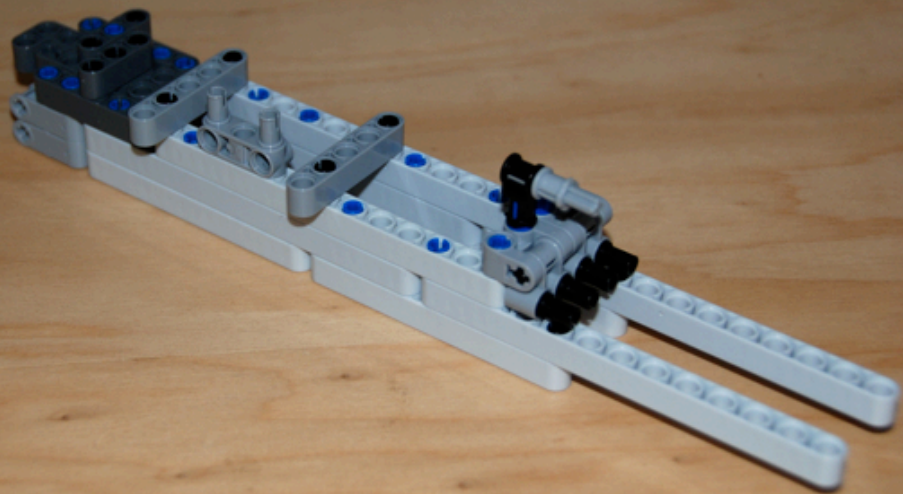

Colour Ball Sorter
using parts from
NXT 2 8547 set

(plus 4 plastic boxes
detailed in parts list)

Section1 parts

Section 2 parts

Section 4 parts

Section 5 parts

Section 6 parts

Section 7 parts

Section 10 parts

Section 11
connecting
sub-assemblies

LEGO

00000

~A28E~

FC ID: 1P153765

Section 12 parts

Section 13 parts

Additional non-lego parts

4x 0.07 litre boxes from www.reallyusefulbox.com (see main parts page) with folded paper napkins cut to size to give cushion to prevent balls bouncing out of the containers.