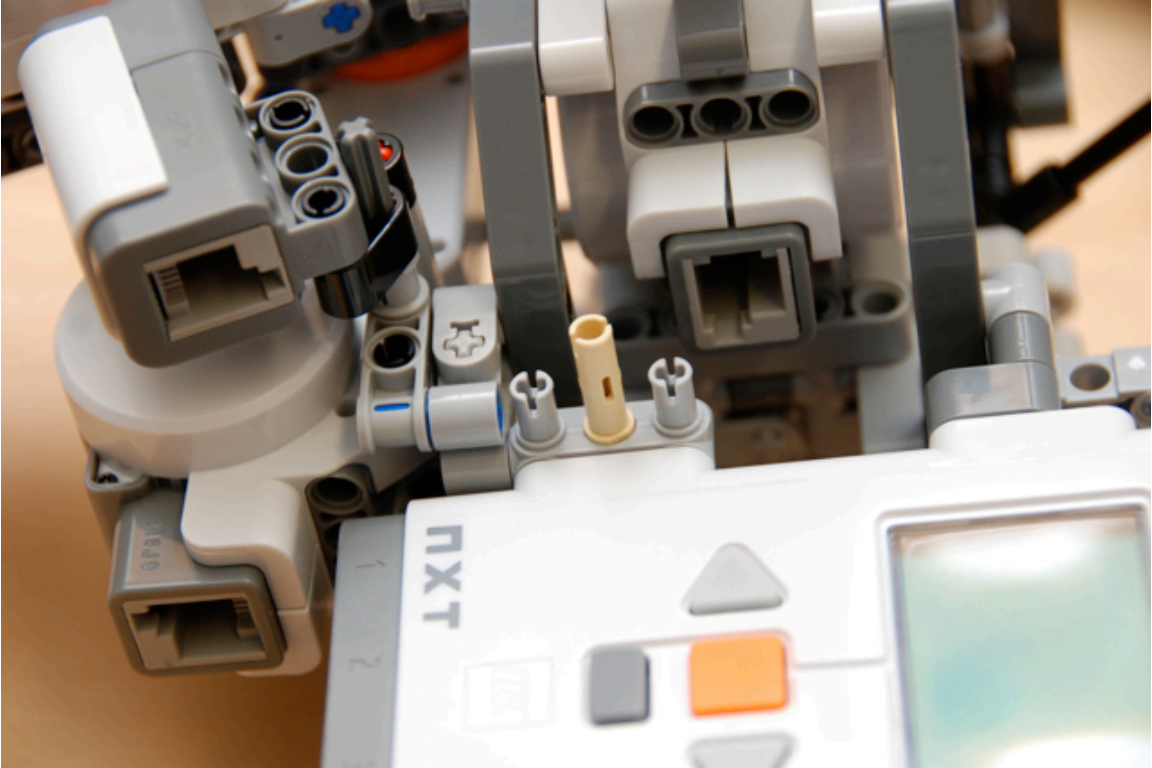

Section 10 parts

Section 11
connecting
sub-assemblies

LEGO

00000

~A28E~

FC ID: 1P153765

Section 12 parts

Section 13 parts