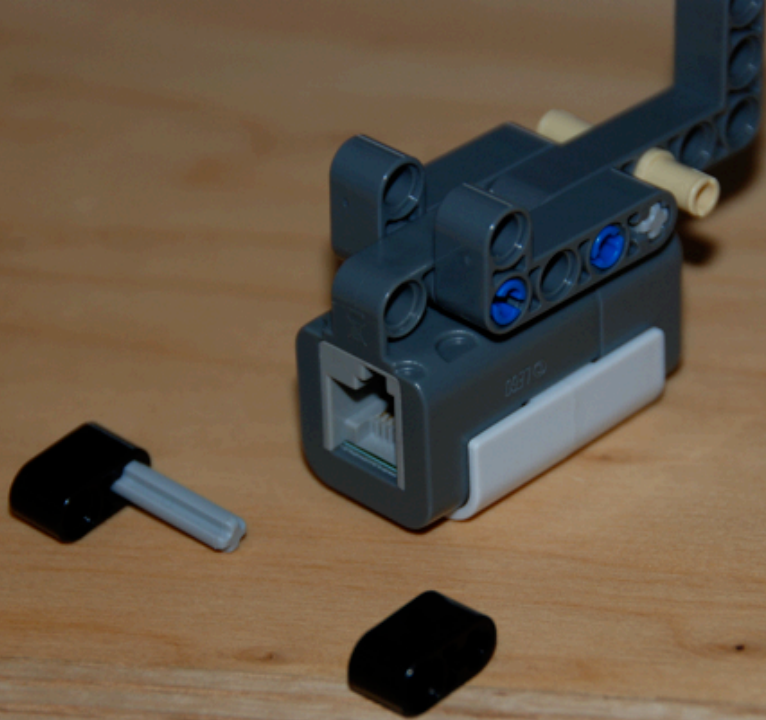

Colour Ball Sorter
using parts from
NXT 2 8547 set

(plus 4 plastic boxes
detailed in parts list)

Section1 parts

Section 2 parts

Section 4 parts

Section 5 parts

Section 6 parts

Section 7 parts

Section 10 parts

Section 11
connecting
sub-assemblies

LEGO

00000

~A28E~

FC ID: 1P153765

Section 12 parts

Section 13 parts

Additional non-lego parts

4x 0.07 litre boxes from www.reallyusefulbox.com (see main parts page) with folded paper napkins cut to size to give cushion to prevent balls bouncing out of the containers.