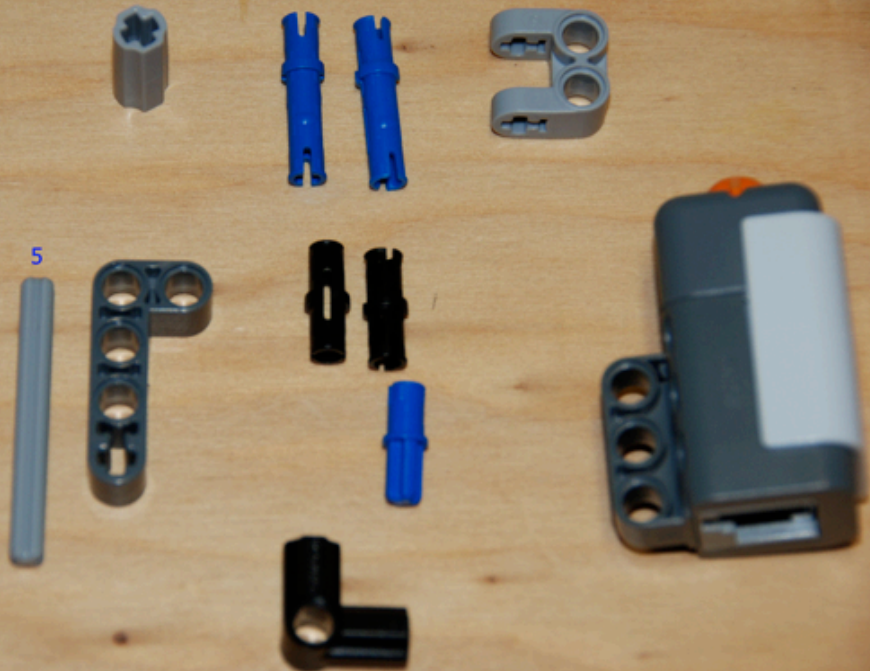

Colour Ball Sorter
using parts from
NXT 2 8547 set

(plus 4 plastic boxes
detailed in parts list)

Section1 parts

Section 2 parts

Section 4 parts

Section 5 parts

Section 6 parts

Section 7 parts

Section 10 parts

Section 11
connecting
sub-assemblies

LEGO

00000

~A28E~

FC ID: 1P153765

Section 12 parts

Section 13 parts

Additional non-lego parts

4x 0.07 litre boxes from www.reallyusefulbox.com (see main parts page) with folded paper napkins cut to size to give cushion to prevent balls bouncing out of the containers.