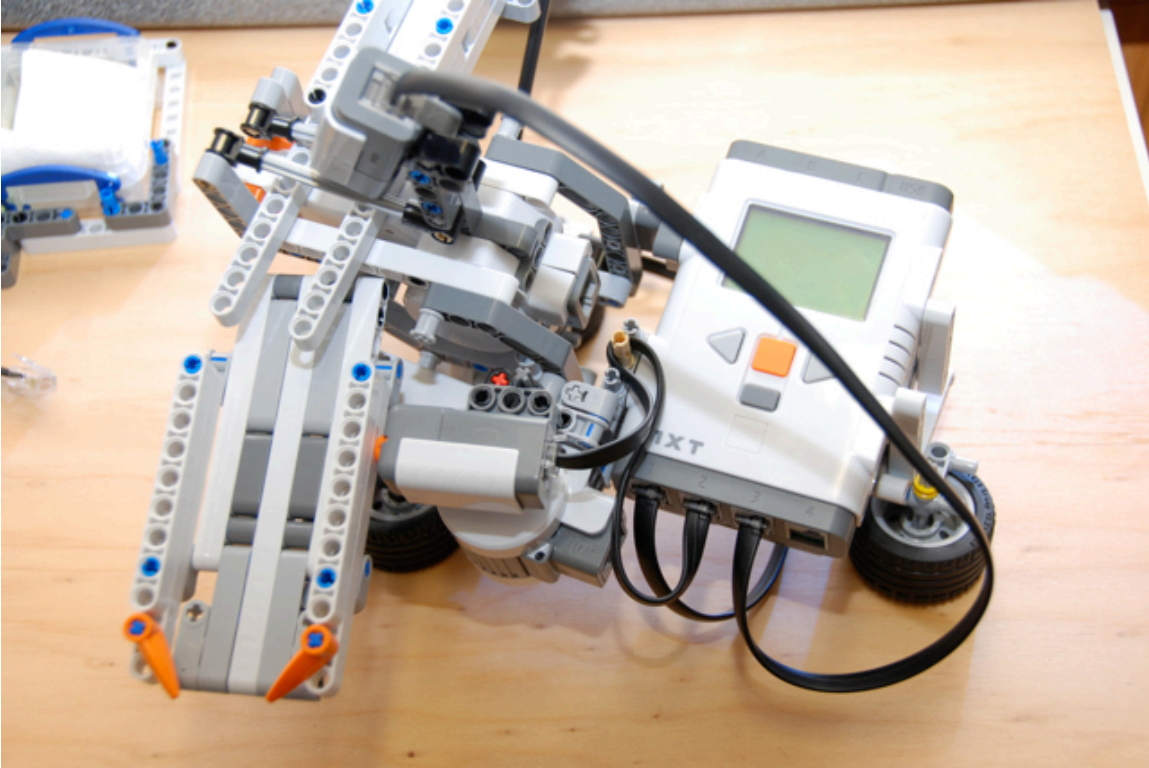

Section 10 parts

Section 11
connecting
sub-assemblies

LEGO

00000

~A28E~

FC ID: 1P153765

Section 12 parts

Section 13 parts