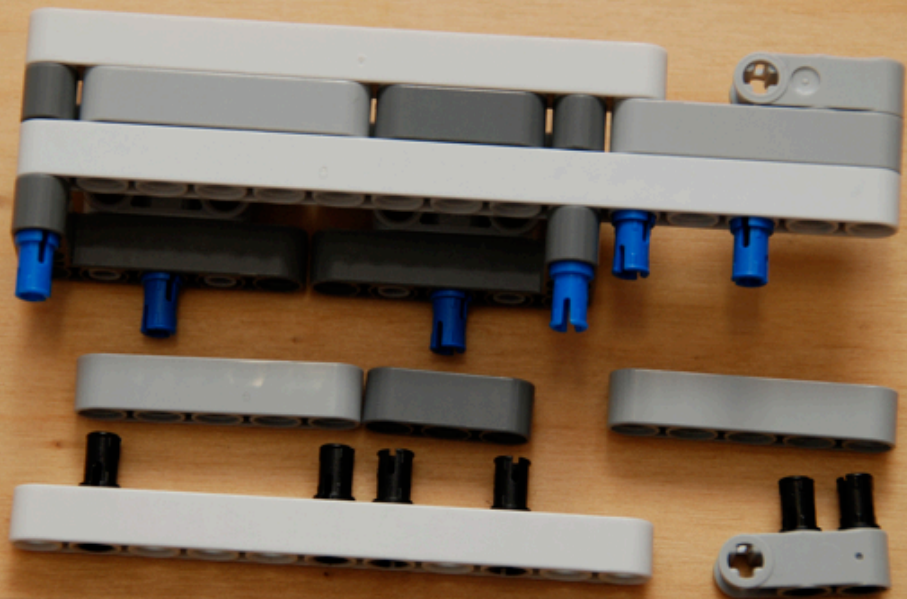

Colour Ball Sorter
using parts from
NXT 2 8547 set

(plus 4 plastic boxes
detailed in parts list)

Section1 parts

Section 2 parts

Section 4 parts

Section 5 parts

Section 6 parts

Section 7 parts

Section 10 parts

Section 11
connecting
sub-assemblies

LEGO

00000

~A28E~

FC ID: 1P153765

Section 12 parts

Section 13 parts

Additional non-lego parts

4x 0.07 litre boxes from www.reallyusefulbox.com (see main parts page) with folded paper napkins cut to size to give cushion to prevent balls bouncing out of the containers.