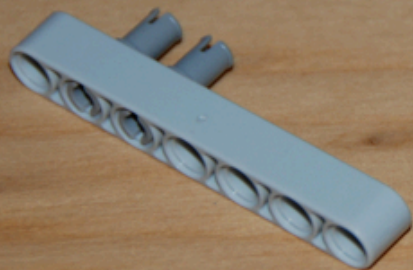

Colour Ball Sorter
using parts from
NXT 2 8547 set

(plus 4 plastic boxes
detailed in parts list)

Section1 parts

Section 2 parts

Section 4 parts

Section 5 parts

Section 6 parts

Section 7 parts

Section 10 parts

Section 11
connecting
sub-assemblies

LEGO

00000

~A28E~

FC ID: 1P153765

Section 12 parts

Section 13 parts

Additional non-lego parts

4x 0.07 litre boxes from www.reallyusefulbox.com (see main parts page) with folded paper napkins cut to size to give cushion to prevent balls bouncing out of the containers.