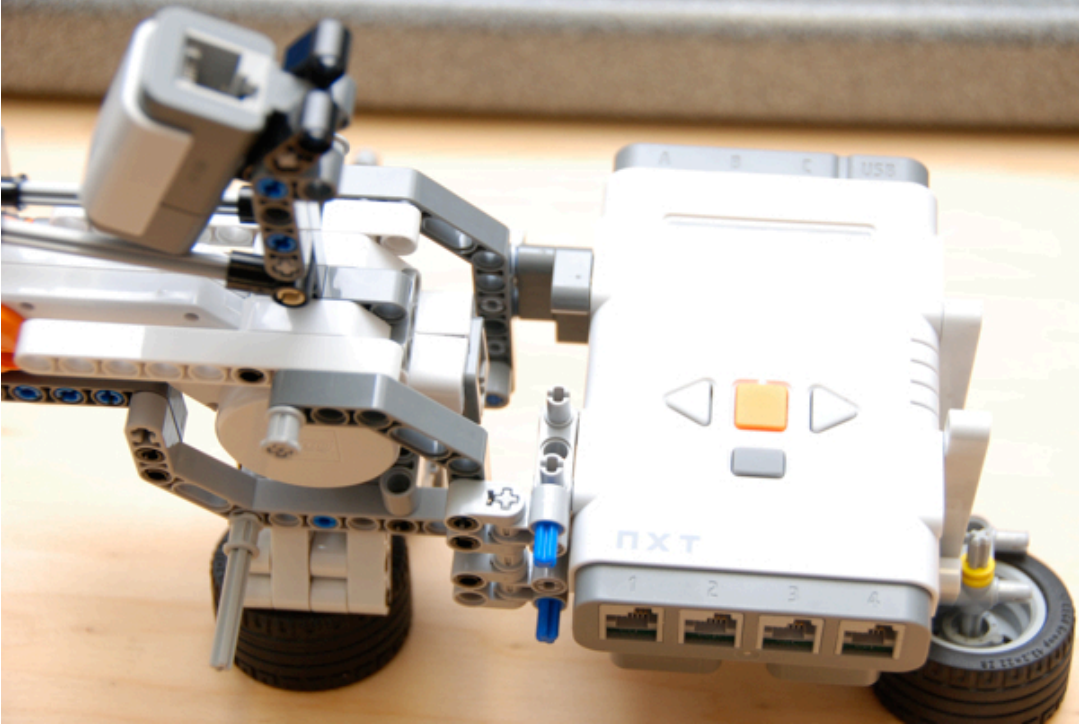

Section 10 parts

Section 11
connecting
sub-assemblies

LEGO

00000

~A28E~

FC ID: 1P153765

Section 12 parts

Section 13 parts