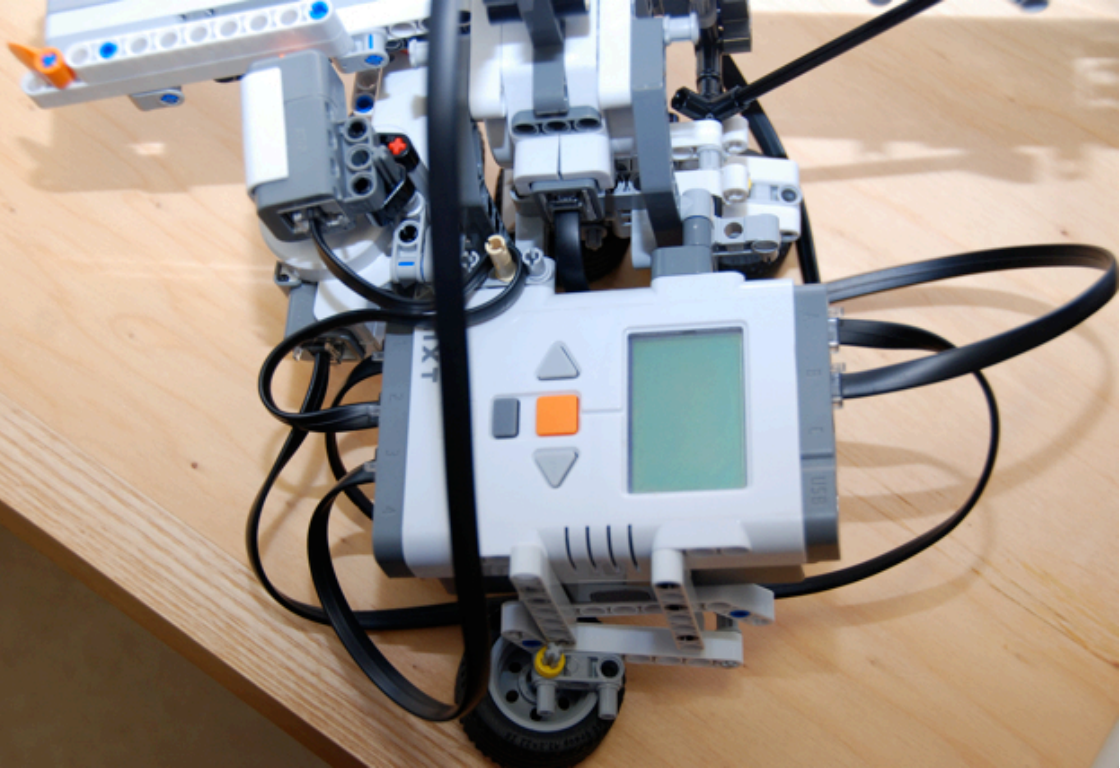

Section 10 parts

Section 11
connecting
sub-assemblies

LEGO

00000

~A28E~

FC ID: 1P153765

Section 12 parts

Section 13 parts