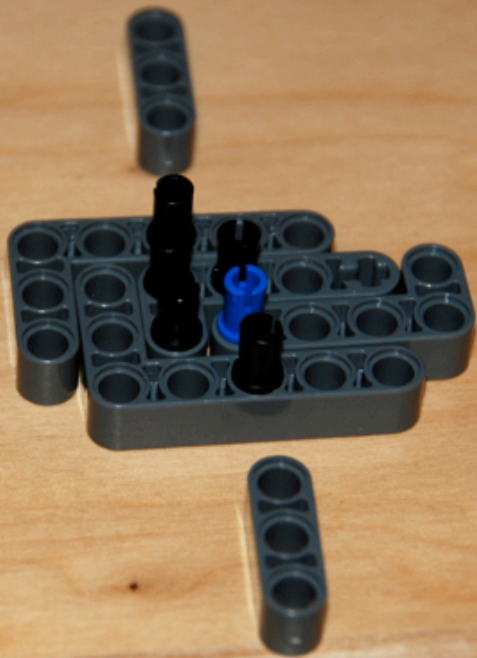

Colour Ball Sorter
using parts from
NXT 2 8547 set

(plus 4 plastic boxes
detailed in parts list)

Section1 parts

Section 2 parts

Section 4 parts

Section 5 parts

Section 6 parts

Section 7 parts

Section 10 parts

Section 11
connecting
sub-assemblies

LEGO

00000

~A28E~

FC ID: 1P153765

Section 12 parts

Section 13 parts

Additional non-lego parts

4x 0.07 litre boxes from www.reallyusefulbox.com (see main parts page) with folded paper napkins cut to size to give cushion to prevent balls bouncing out of the containers.