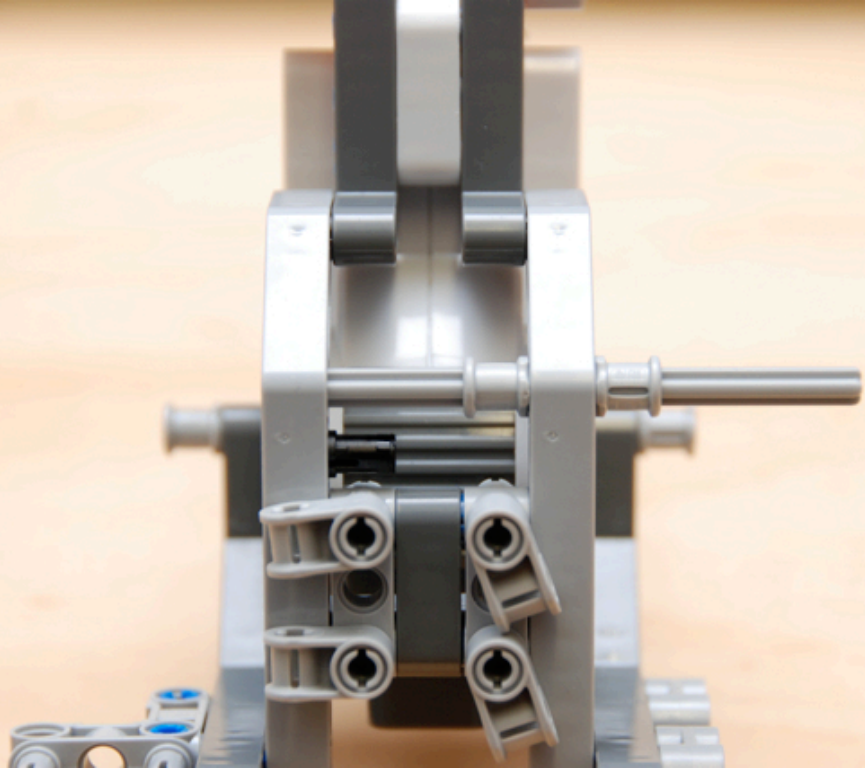

Colour Ball Sorter
using parts from
NXT 2 8547 set

(plus 4 plastic boxes
detailed in parts list)

Section1 parts

Section 2 parts

Section 4 parts

Section 5 parts

Section 6 parts

Section 7 parts

Section 10 parts

Section 11
connecting
sub-assemblies

LEGO

00000

~A28E~

FC ID: 1P153765

Section 12 parts

Section 13 parts

Additional non-lego parts

4x 0.07 litre boxes from www.reallyusefulbox.com (see main parts page) with folded paper napkins cut to size to give cushion to prevent balls bouncing out of the containers.