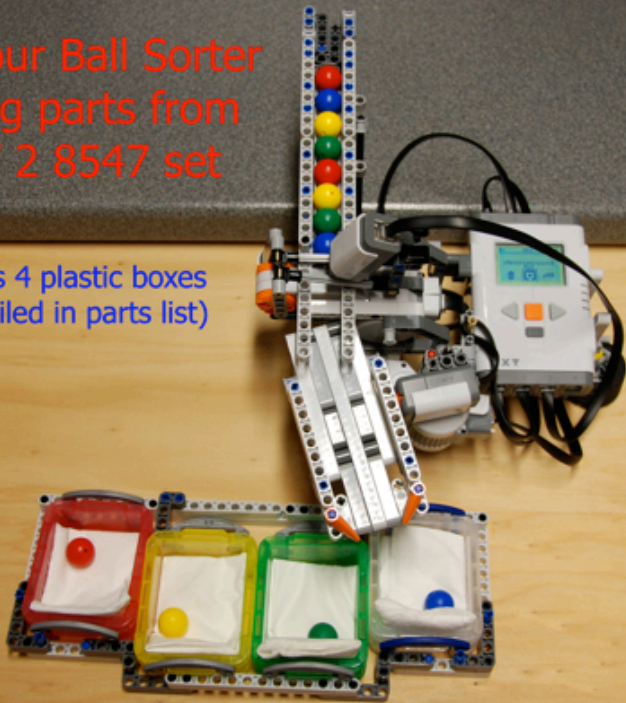

Colour Ball Sorter
using parts from
NXT 2 8547 set

(plus 4 plastic boxes
detailed in parts list)

Section1 parts

Section 2 parts

Section 4 parts

Section 5 parts

Section 6 parts

Section 7 parts

Section 10 parts

Section 11
connecting
sub-assemblies

LEGO

00000

~A28E~

FC ID: 1P153765

Section 12 parts

Section 13 parts

Additional non-lego parts

4x 0.07 litre boxes from www.reallyusefulbox.com (see main parts page) with folded paper napkins cut to size to give cushion to prevent balls bouncing out of the containers.