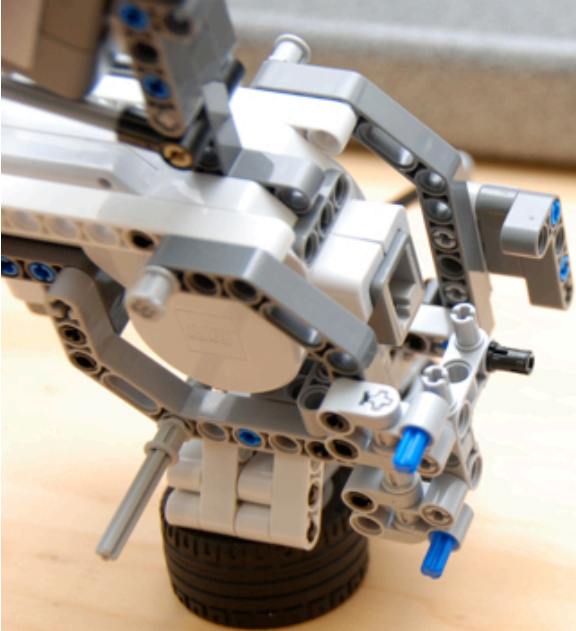

Section 10 parts

Section 11
connecting
sub-assemblies

LEGO

00000

~A28E~

FC ID: 1P153765

Section 12 parts

Section 13 parts

Additional non-lego parts

4x 0.07 litre boxes from www.reallyusefulbox.com (see main parts page) with folded paper napkins cut to size to give cushion to prevent balls bouncing out of the containers.