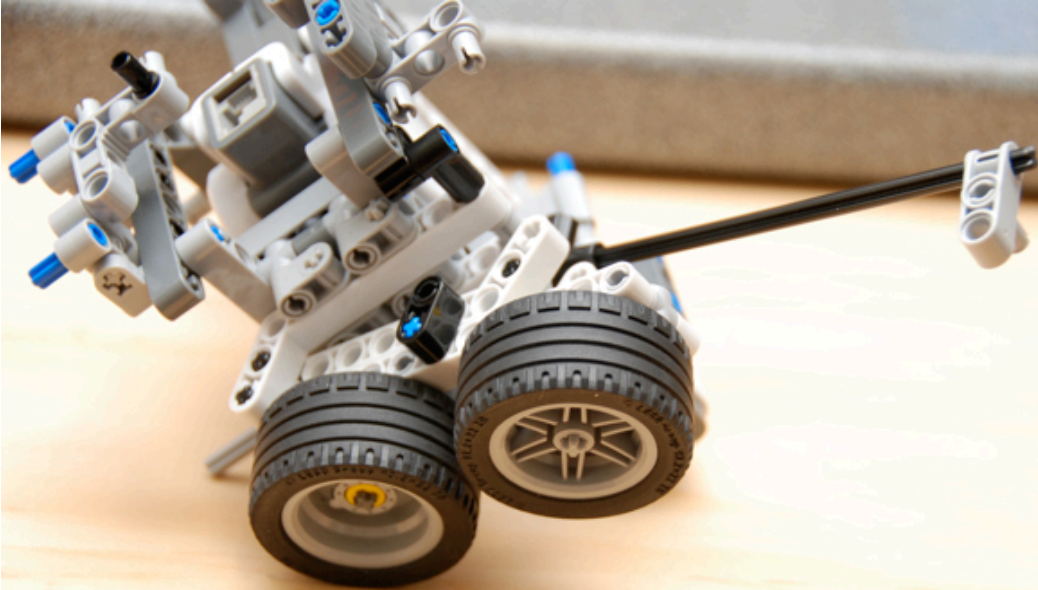

Colour Ball Sorter
using parts from
NXT 2 8547 set

(plus 4 plastic boxes
detailed in parts list)

Section1 parts

Section 2 parts

Section 4 parts

Section 5 parts

Section 6 parts

Section 7 parts

Section 10 parts

Section 11
connecting
sub-assemblies

LEGO

00000

~A28E~

FC ID: 1P153765

Section 12 parts

Section 13 parts

Additional non-lego parts

4x 0.07 litre boxes from www.reallyusefulbox.com (see main parts page) with folded paper napkins cut to size to give cushion to prevent balls bouncing out of the containers.