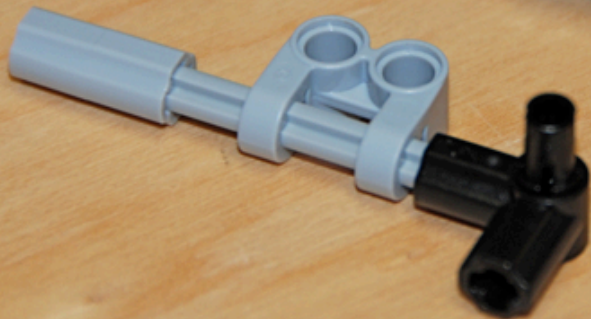

Colour Ball Sorter
using parts from
NXT 2 8547 set

(plus 4 plastic boxes
detailed in parts list)

Section1 parts

Section 2 parts

Section 4 parts

Section 5 parts

Section 6 parts

Section 7 parts

Section 10 parts

Section 11
connecting
sub-assemblies

LEGO

00000

~A28E~

FC ID: 1P153765

Section 12 parts

Section 13 parts

Additional non-lego parts

4x 0.07 litre boxes from www.reallyusefulbox.com (see main parts page) with folded paper napkins cut to size to give cushion to prevent balls bouncing out of the containers.