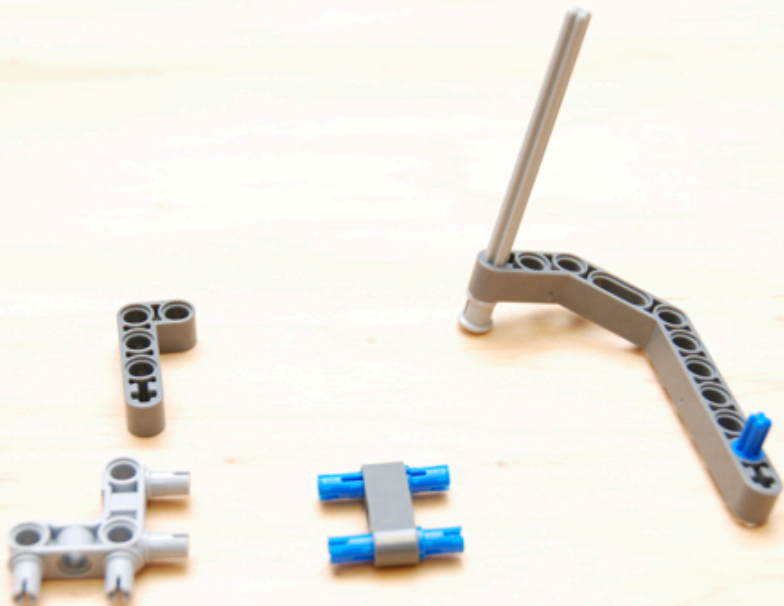

Colour Ball Sorter
using parts from
NXT 2 8547 set

(plus 4 plastic boxes
detailed in parts list)

Section1 parts

Section 2 parts

Section 4 parts

Section 5 parts

Section 6 parts

Section 7 parts

Section 10 parts

Section 11
connecting
sub-assemblies

LEGO

00000

~A28E~

FC ID: 1P153765

Section 12 parts

Section 13 parts

Additional non-lego parts

4x 0.07 litre boxes from www.reallyusefulbox.com (see main parts page) with folded paper napkins cut to size to give cushion to prevent balls bouncing out of the containers.