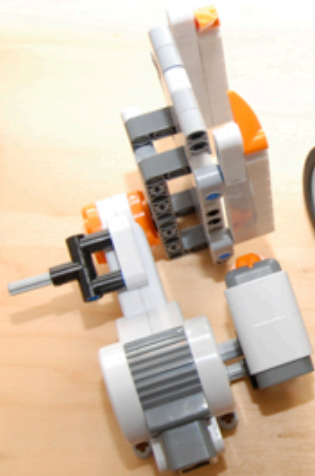

Section 10 parts

Section 11
connecting
sub-assemblies

LEGO

00000

~A28E~

FC ID: 1P153765

Section 12 parts

Section 13 parts

Additional non-lego parts

4x 0.07 litre boxes from www.reallyusefulbox.com (see main parts page) with folded paper napkins cut to size to give cushion to prevent balls bouncing out of the containers.