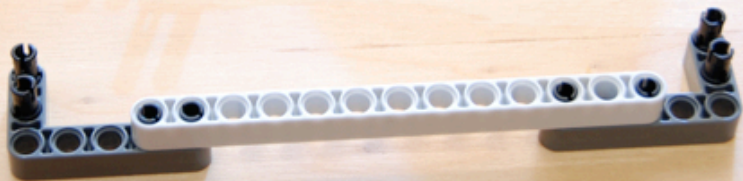

Section 10 parts

Section 11
connecting
sub-assemblies

LEGO

00000

~A28E~

FC ID: 1P153765

Section 12 parts

Section 13 parts

Additional non-lego parts

4x 0.07 litre boxes from www.reallyusefulbox.com (see main parts page) with folded paper napkins cut to size to give cushion to prevent balls bouncing out of the containers.