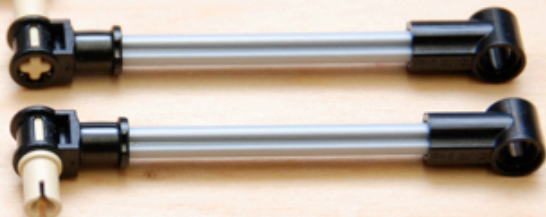

Colour Ball Sorter
using parts from
NXT 2 8547 set

(plus 4 plastic boxes
detailed in parts list)

Section1 parts

Section 2 parts

Section 4 parts

Section 5 parts

Section 6 parts

Section 7 parts

Section 10 parts

Section 11
connecting
sub-assemblies

LEGO

00000

~A28E~

FC ID: 1P153765

Section 12 parts

Section 13 parts

Additional non-lego parts

4x 0.07 litre boxes from www.reallyusefulbox.com (see main parts page) with folded paper napkins cut to size to give cushion to prevent balls bouncing out of the containers.