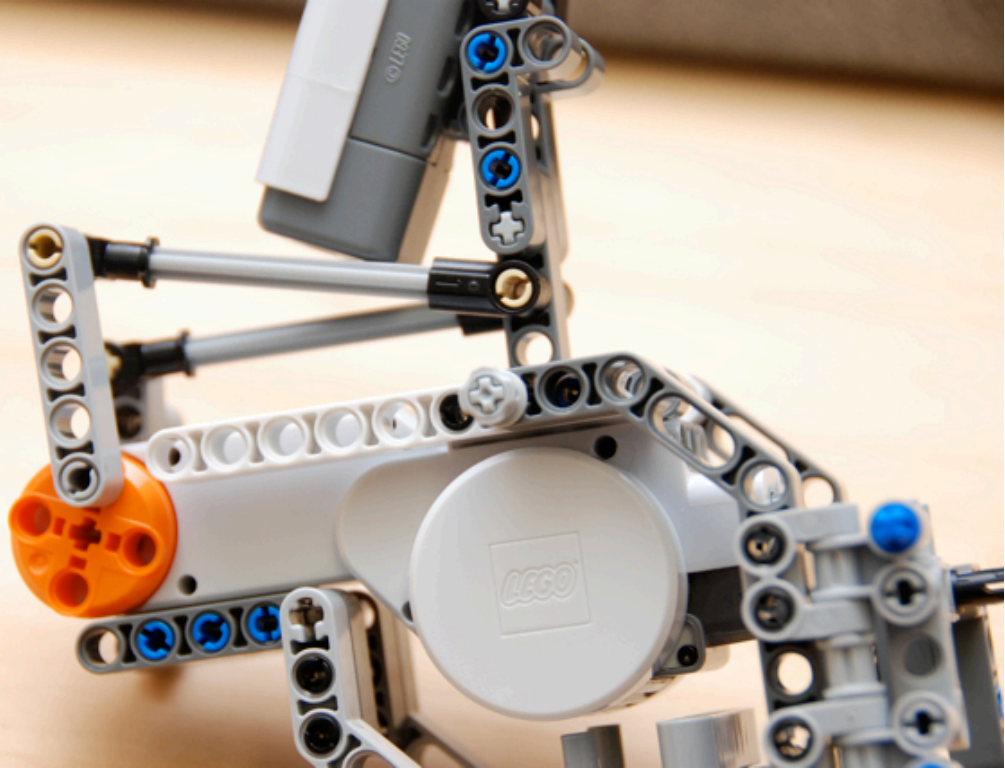

Colour Ball Sorter
using parts from
NXT 2 8547 set

(plus 4 plastic boxes
detailed in parts list)

Section1 parts

Section 2 parts

Section 4 parts

Section 5 parts

Section 6 parts

Section 7 parts

Section 10 parts

Section 11
connecting
sub-assemblies

LEGO

00000

~A28E~

FC ID: 1P153765

Section 12 parts

Section 13 parts

Additional non-lego parts

4x 0.07 litre boxes from www.reallyusefulbox.com (see main parts page) with folded paper napkins cut to size to give cushion to prevent balls bouncing out of the containers.