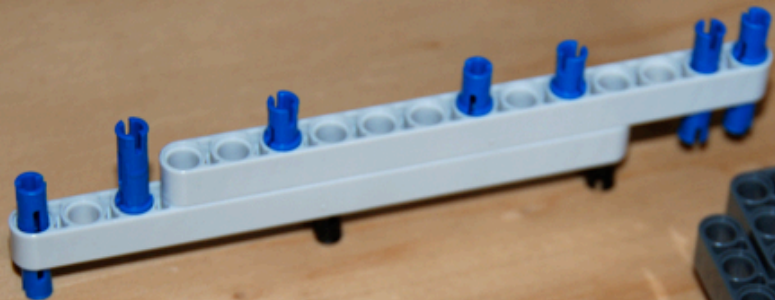

Colour Ball Sorter
using parts from
NXT 2 8547 set

(plus 4 plastic boxes
detailed in parts list)

Section1 parts

Section 2 parts

Section 4 parts

Section 5 parts

Section 6 parts

Section 7 parts

Section 10 parts

Section 11
connecting
sub-assemblies

LEGO

00000

~A28E~

FC ID: 1P153765

Section 12 parts

Section 13 parts

Additional non-lego parts

4x 0.07 litre boxes from www.reallyusefulbox.com (see main parts page) with folded paper napkins cut to size to give cushion to prevent balls bouncing out of the containers.