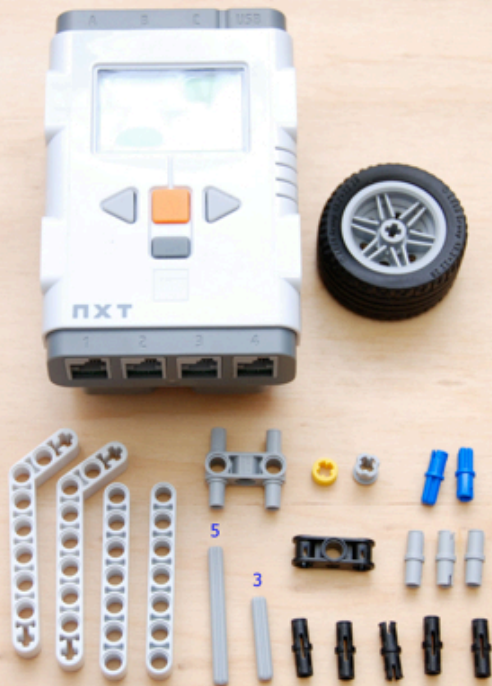

Colour Ball Sorter
using parts from
NXT 2 8547 set

(plus 4 plastic boxes
detailed in parts list)

Section1 parts

Section 2 parts

Section 4 parts

Section 5 parts

Section 6 parts

Section 7 parts

Section 10 parts

Section 11
connecting
sub-assemblies

LEGO

00000

~A28E~

FC ID: 1P153765

Section 12 parts

Section 13 parts

Additional non-lego parts

4x 0.07 litre boxes from www.reallyusefulbox.com (see main parts page) with folded paper napkins cut to size to give cushion to prevent balls bouncing out of the containers.