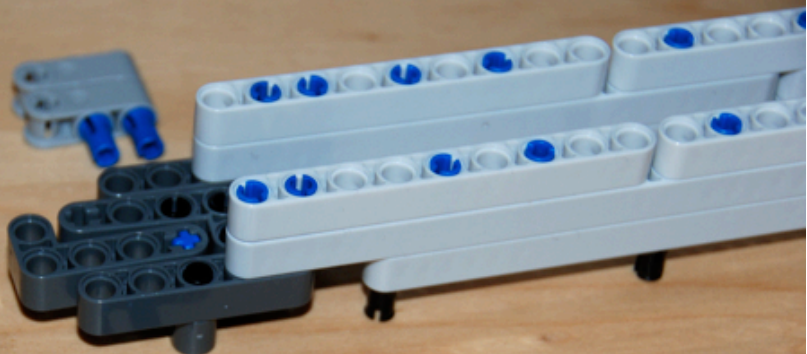

Colour Ball Sorter
using parts from
NXT 2 8547 set

(plus 4 plastic boxes
detailed in parts list)

Section1 parts

Section 2 parts

Section 4 parts

Section 5 parts

Section 6 parts

Section 7 parts

Section 10 parts

Section 11
connecting
sub-assemblies

LEGO

00000

~A28E~

FC ID: 1P153765

Section 12 parts

Section 13 parts

Additional non-lego parts

4x 0.07 litre boxes from www.reallyusefulbox.com (see main parts page) with folded paper napkins cut to size to give cushion to prevent balls bouncing out of the containers.