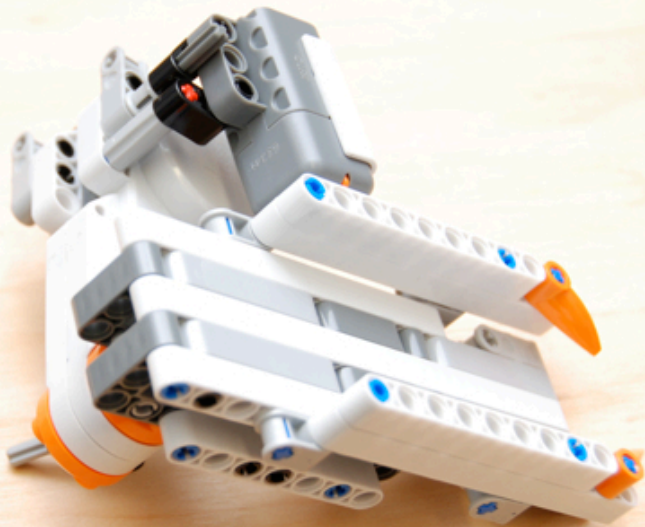

Section 10 parts

Section 11
connecting
sub-assemblies

LEGO

00000

~A28E~

FC ID: 1P153765

Section 12 parts

Section 13 parts

Additional non-lego parts

4x 0.07 litre boxes from www.reallyusefulbox.com (see main parts page) with folded paper napkins cut to size to give cushion to prevent balls bouncing out of the containers.