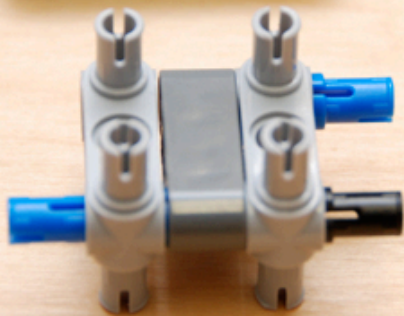

Colour Ball Sorter
using parts from
NXT 2 8547 set

(plus 4 plastic boxes
detailed in parts list)

Section1 parts

Section 2 parts

Section 4 parts

Section 5 parts

Section 6 parts

Section 7 parts

Section 10 parts

Section 11
connecting
sub-assemblies

LEGO

00000

~A28E~

FC ID: 1P153765

Section 12 parts

Section 13 parts

Additional non-lego parts

4x 0.07 litre boxes from www.reallyusefulbox.com (see main parts page) with folded paper napkins cut to size to give cushion to prevent balls bouncing out of the containers.