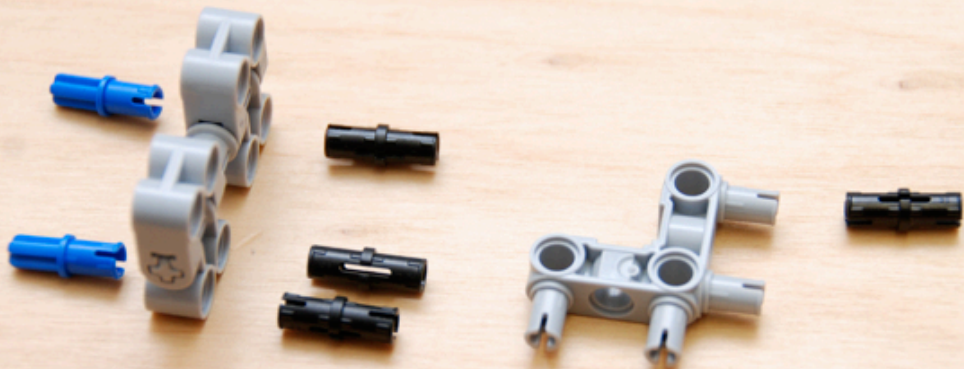

Colour Ball Sorter
using parts from
NXT 2 8547 set

(plus 4 plastic boxes
detailed in parts list)

Section1 parts

Section 2 parts

Section 4 parts

Section 5 parts

Section 6 parts

Section 7 parts

Section 10 parts

Section 11
connecting
sub-assemblies

LEGO

00000

~A28E~

FC ID: 1P153765

Section 12 parts

Section 13 parts

Additional non-lego parts

4x 0.07 litre boxes from www.reallyusefulbox.com (see main parts page) with folded paper napkins cut to size to give cushion to prevent balls bouncing out of the containers.