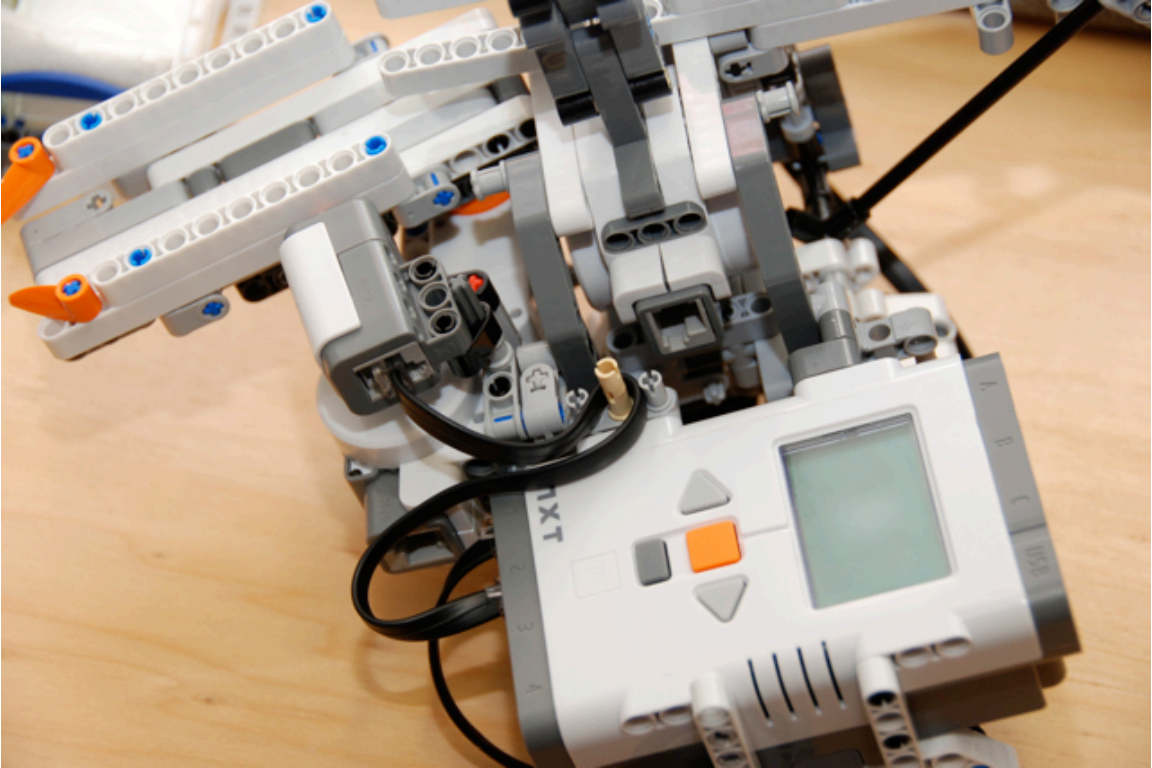

Section 10 parts

Section 11
connecting
sub-assemblies

LEGO

00000

~A28E~

FC ID: 1P153765

Section 12 parts

Section 13 parts