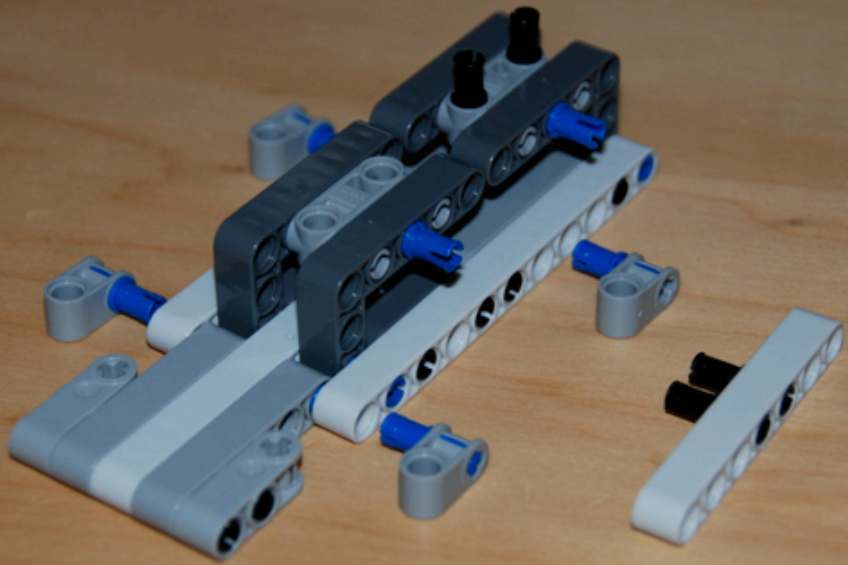

Colour Ball Sorter
using parts from
NXT 2 8547 set

(plus 4 plastic boxes
detailed in parts list)

Section1 parts

Section 2 parts

Section 4 parts

Section 5 parts

Section 6 parts

Section 7 parts

Section 10 parts

Section 11
connecting
sub-assemblies

LEGO

00000

~A28E~

FC ID: 1P153765

Section 12 parts

Section 13 parts

Additional non-lego parts

4x 0.07 litre boxes from www.reallyusefulbox.com (see main parts page) with folded paper napkins cut to size to give cushion to prevent balls bouncing out of the containers.