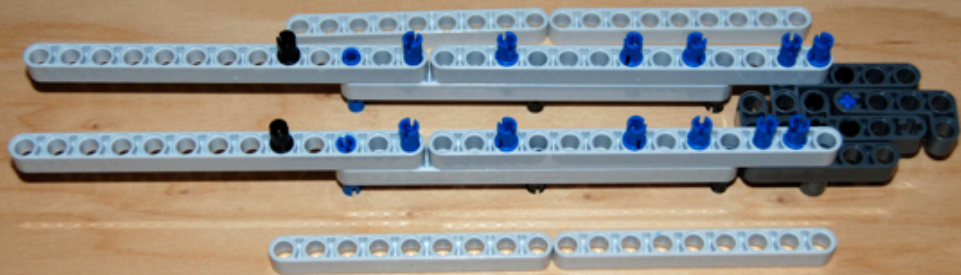

Colour Ball Sorter
using parts from
NXT 2 8547 set

(plus 4 plastic boxes
detailed in parts list)

Section1 parts

Section 2 parts

Section 4 parts

Section 5 parts

Section 6 parts

Section 7 parts

Section 10 parts

Section 11
connecting
sub-assemblies

LEGO

00000

~A28E~

FC ID: 1P153765

Section 12 parts

Section 13 parts

Additional non-lego parts

4x 0.07 litre boxes from www.reallyusefulbox.com (see main parts page) with folded paper napkins cut to size to give cushion to prevent balls bouncing out of the containers.