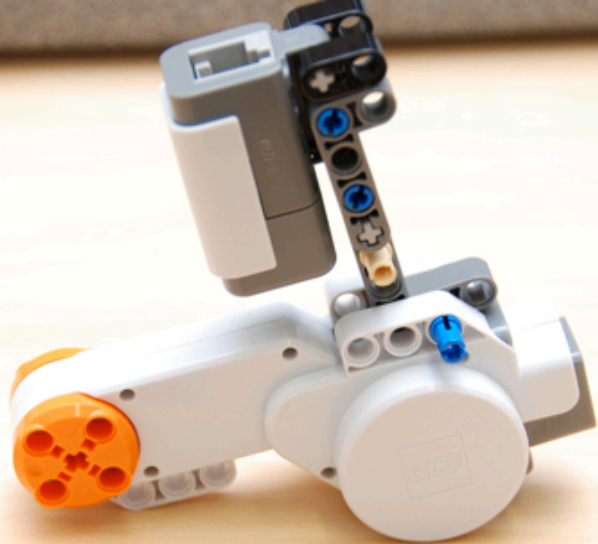

Colour Ball Sorter
using parts from
NXT 2 8547 set

(plus 4 plastic boxes
detailed in parts list)

Section1 parts

Section 2 parts

Section 4 parts

Section 5 parts

Section 6 parts

Section 7 parts

Section 10 parts

Section 11
connecting
sub-assemblies

LEGO

00000

~A28E~

FC ID: 1P153765

Section 12 parts

Section 13 parts

Additional non-lego parts

4x 0.07 litre boxes from www.reallyusefulbox.com (see main parts page) with folded paper napkins cut to size to give cushion to prevent balls bouncing out of the containers.