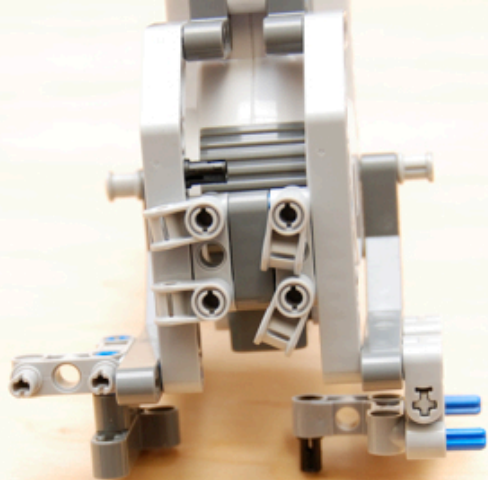

Colour Ball Sorter
using parts from
NXT 2 8547 set

(plus 4 plastic boxes
detailed in parts list)

Section1 parts

Section 2 parts

Section 4 parts

Section 5 parts

Section 6 parts

Section 7 parts

Section 10 parts

Section 11
connecting
sub-assemblies

LEGO

00000

~A28E~

FC ID: 1P153765

Section 12 parts

Section 13 parts

Additional non-lego parts

4x 0.07 litre boxes from www.reallyusefulbox.com (see main parts page) with folded paper napkins cut to size to give cushion to prevent balls bouncing out of the containers.