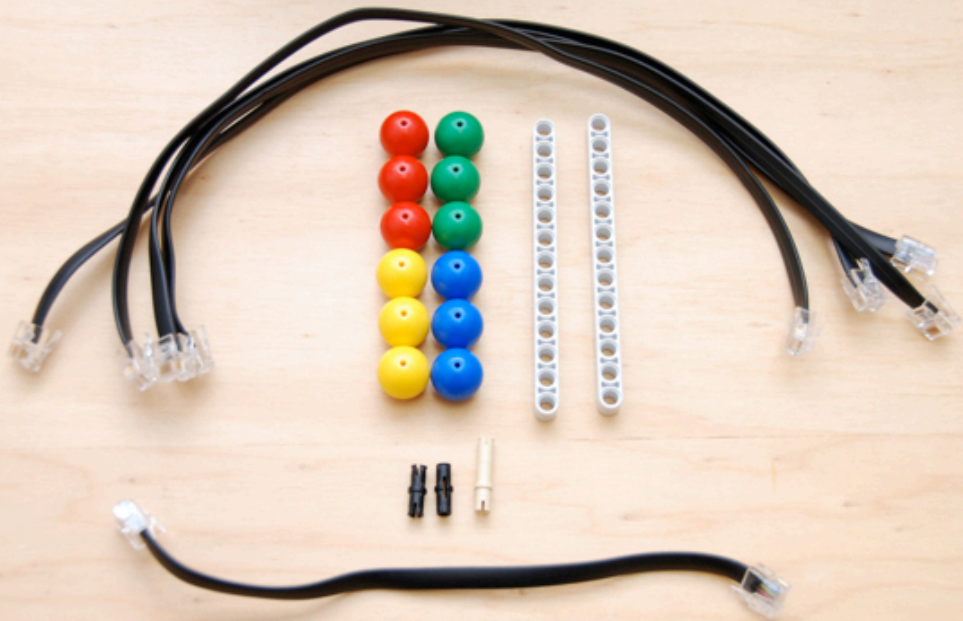

Colour Ball Sorter
using parts from
NXT 2 8547 set

(plus 4 plastic boxes
detailed in parts list)

Section1 parts

Section 2 parts

Section 4 parts

Section 5 parts

Section 6 parts

Section 7 parts

Section 10 parts

Section 11
connecting
sub-assemblies

LEGO

00000

~A28E~

FC ID: 1P153765

Section 12 parts

Section 13 parts

Additional non-lego parts

4x 0.07 litre boxes from www.reallyusefulbox.com (see main parts page) with folded paper napkins cut to size to give cushion to prevent balls bouncing out of the containers.