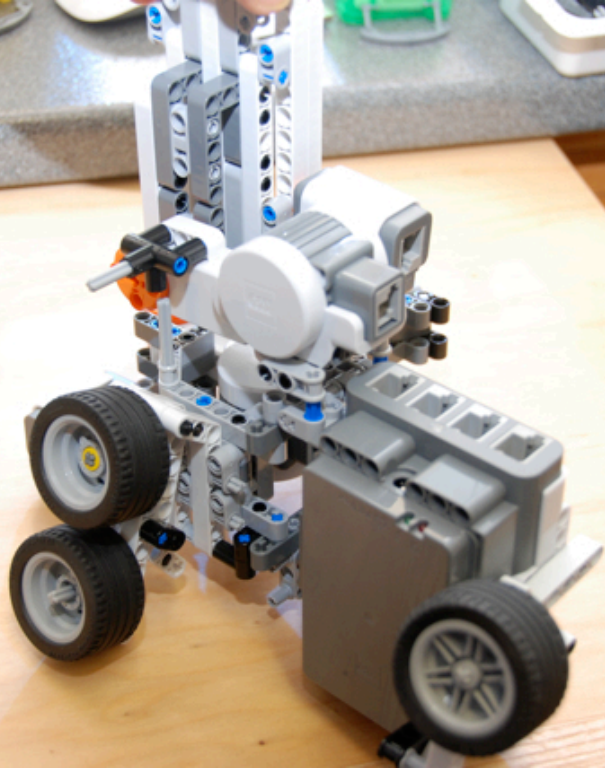

Section 10 parts

Section 11
connecting
sub-assemblies

LEGO

00000

~A28E~

FC ID: 1P153765

Section 12 parts

Section 13 parts