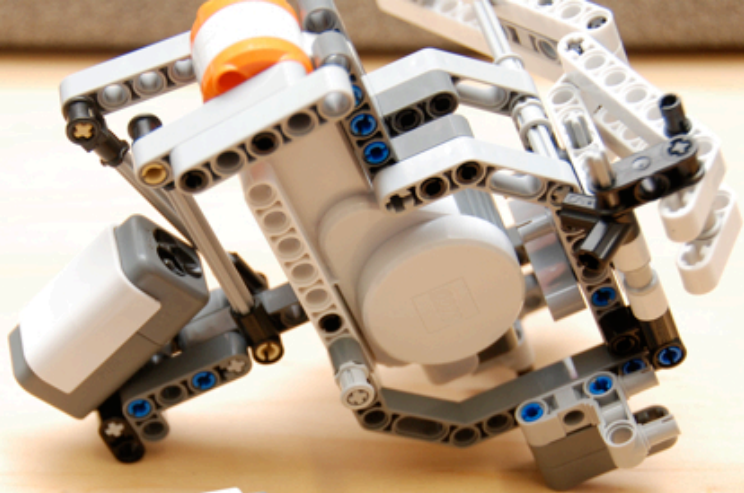

Colour Ball Sorter
using parts from
NXT 2 8547 set

(plus 4 plastic boxes
detailed in parts list)

Section1 parts

Section 2 parts

Section 4 parts

Section 5 parts

Section 6 parts

Section 7 parts

Section 10 parts

Section 11
connecting
sub-assemblies

LEGO

00000

~A28E~

FC ID: 1P153765

Section 12 parts

Section 13 parts

Additional non-lego parts

4x 0.07 litre boxes from www.reallyusefulbox.com (see main parts page) with folded paper napkins cut to size to give cushion to prevent balls bouncing out of the containers.