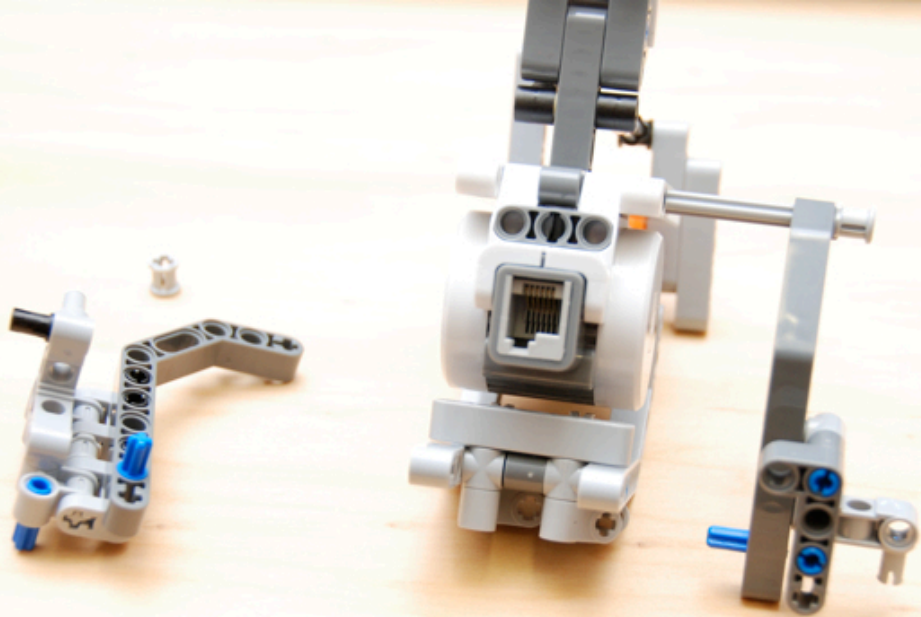

Colour Ball Sorter
using parts from
NXT 2 8547 set

(plus 4 plastic boxes
detailed in parts list)

Section1 parts

Section 2 parts

Section 4 parts

Section 5 parts

Section 6 parts

Section 7 parts

Section 10 parts

Section 11
connecting
sub-assemblies

LEGO

00000

~A28E~

FC ID: 1P153765

Section 12 parts

Section 13 parts

Additional non-lego parts

4x 0.07 litre boxes from www.reallyusefulbox.com (see main parts page) with folded paper napkins cut to size to give cushion to prevent balls bouncing out of the containers.