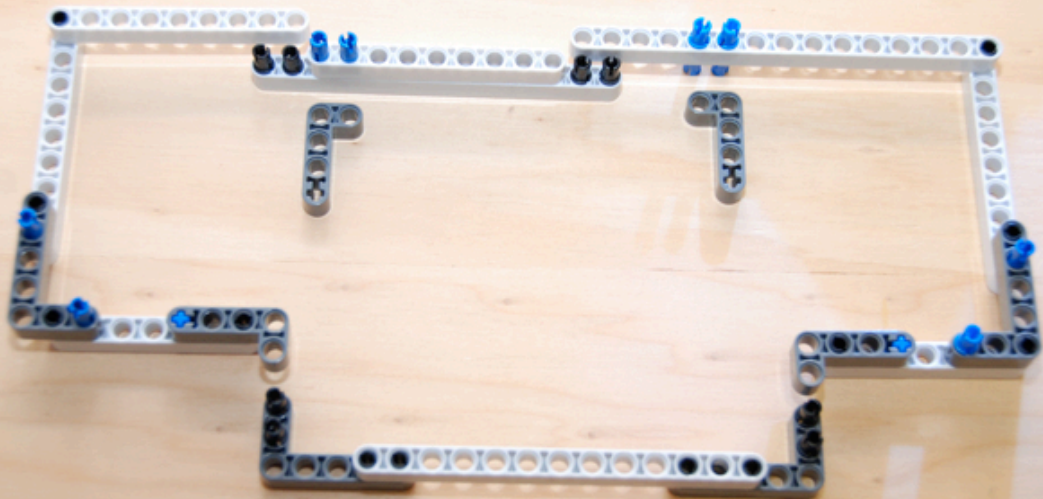

Section 10 parts

Section 11
connecting
sub-assemblies

LEGO

00000

~A28E~

FC ID: 1P153765

Section 12 parts

Section 13 parts

Additional non-lego parts

4x 0.07 litre boxes from www.reallyusefulbox.com (see main parts page) with folded paper napkins cut to size to give cushion to prevent balls bouncing out of the containers.