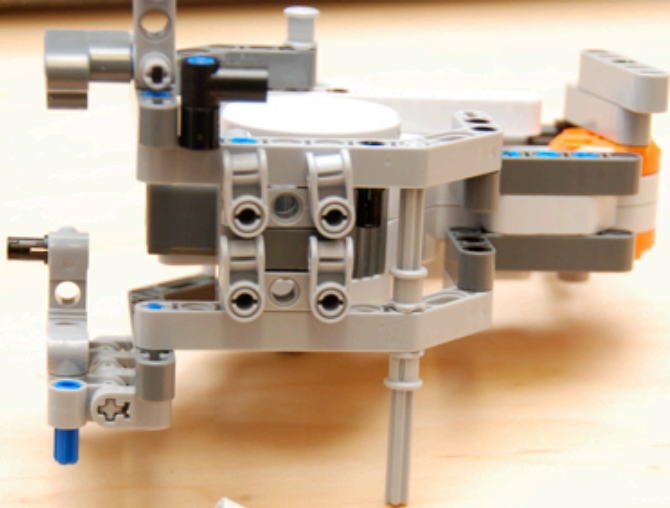

Colour Ball Sorter
using parts from
NXT 2 8547 set

(plus 4 plastic boxes
detailed in parts list)

Section1 parts

Section 2 parts

Section 4 parts

Section 5 parts

Section 6 parts

Section 7 parts

Section 10 parts

Section 11
connecting
sub-assemblies

LEGO

00000

~A28E~

FC ID: 1P153765

Section 12 parts

Section 13 parts

Additional non-lego parts

4x 0.07 litre boxes from www.reallyusefulbox.com (see main parts page) with folded paper napkins cut to size to give cushion to prevent balls bouncing out of the containers.