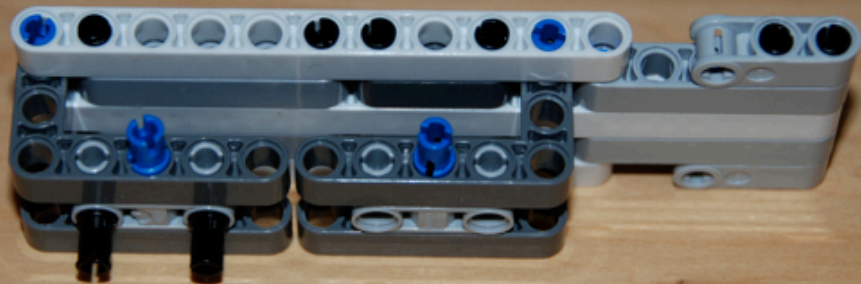

Colour Ball Sorter
using parts from
NXT 2 8547 set

(plus 4 plastic boxes
detailed in parts list)

Section1 parts

Section 2 parts

Section 4 parts

Section 5 parts

Section 6 parts

Section 7 parts

Section 10 parts

Section 11
connecting
sub-assemblies

LEGO

00000

~A28E~

FC ID: 1P153765

Section 12 parts

Section 13 parts

Additional non-lego parts

4x 0.07 litre boxes from www.reallyusefulbox.com (see main parts page) with folded paper napkins cut to size to give cushion to prevent balls bouncing out of the containers.