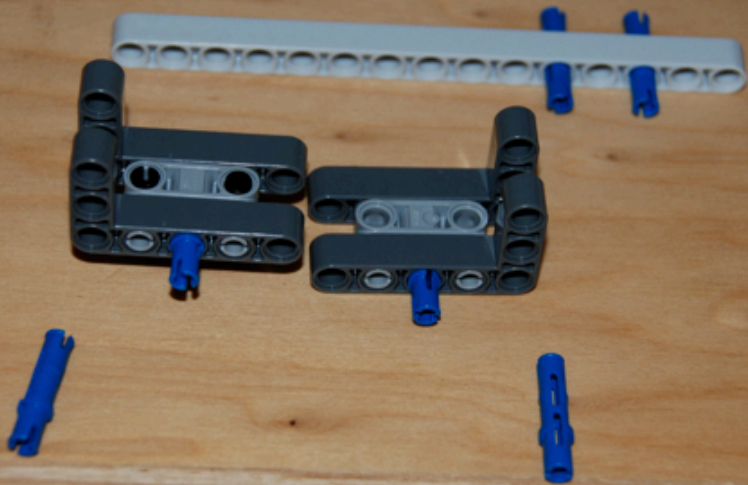

Colour Ball Sorter
using parts from
NXT 2 8547 set

(plus 4 plastic boxes
detailed in parts list)

Section1 parts

Section 2 parts

Section 4 parts

Section 5 parts

Section 6 parts

Section 7 parts

Section 10 parts

Section 11
connecting
sub-assemblies

LEGO

00000

~A28E~

FC ID: 1P153765

Section 12 parts

Section 13 parts

Additional non-lego parts

4x 0.07 litre boxes from www.reallyusefulbox.com (see main parts page) with folded paper napkins cut to size to give cushion to prevent balls bouncing out of the containers.