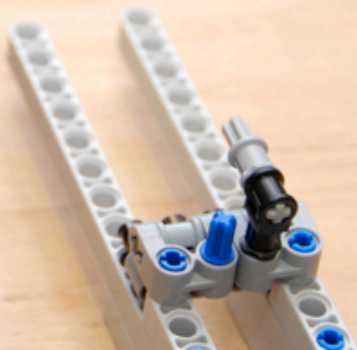

Section 10 parts

Section 11
connecting
sub-assemblies

LEGO

00000

~A28E~

FC ID: 1P153765

Section 12 parts

Section 13 parts

Additional non-lego parts

4x 0.07 litre boxes from www.reallyusefulbox.com (see main parts page) with folded paper napkins cut to size to give cushion to prevent balls bouncing out of the containers.