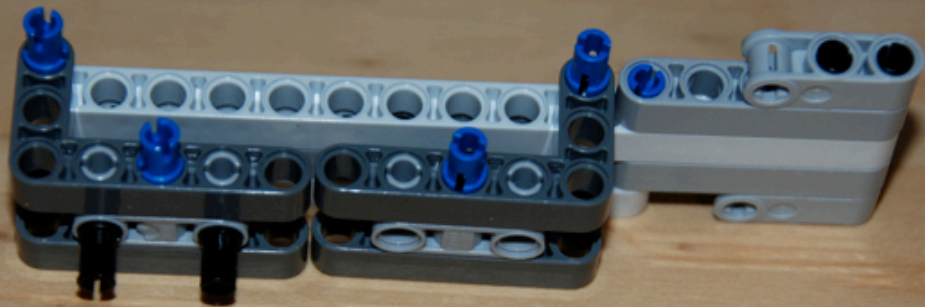

Colour Ball Sorter
using parts from
NXT 2 8547 set

(plus 4 plastic boxes
detailed in parts list)

Section1 parts

Section 2 parts

Section 4 parts

Section 5 parts

Section 6 parts

Section 7 parts

Section 10 parts

Section 11
connecting
sub-assemblies

LEGO

00000

~A28E~

FC ID: 1P153765

Section 12 parts

Section 13 parts

Additional non-lego parts

4x 0.07 litre boxes from www.reallyusefulbox.com (see main parts page) with folded paper napkins cut to size to give cushion to prevent balls bouncing out of the containers.