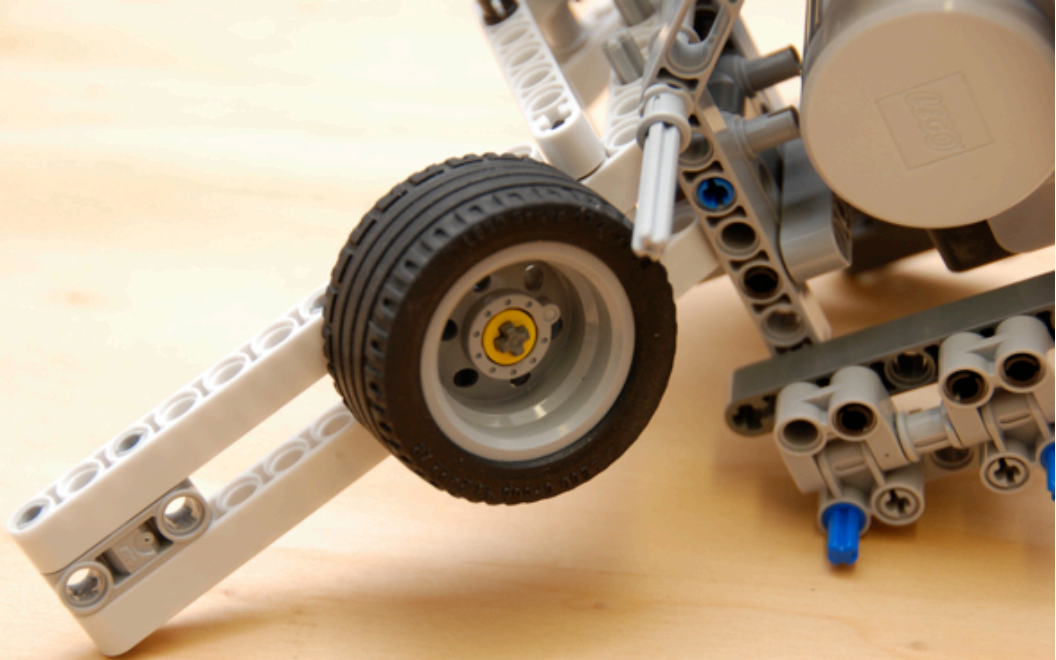

Colour Ball Sorter
using parts from
NXT 2 8547 set

(plus 4 plastic boxes
detailed in parts list)

Section1 parts

Section 2 parts

Section 4 parts

Section 5 parts

Section 6 parts

Section 7 parts

Section 10 parts

Section 11
connecting
sub-assemblies

LEGO

00000

~A28E~

FC ID: 1P153765

Section 12 parts

Section 13 parts

Additional non-lego parts

4x 0.07 litre boxes from www.reallyusefulbox.com (see main parts page) with folded paper napkins cut to size to give cushion to prevent balls bouncing out of the containers.