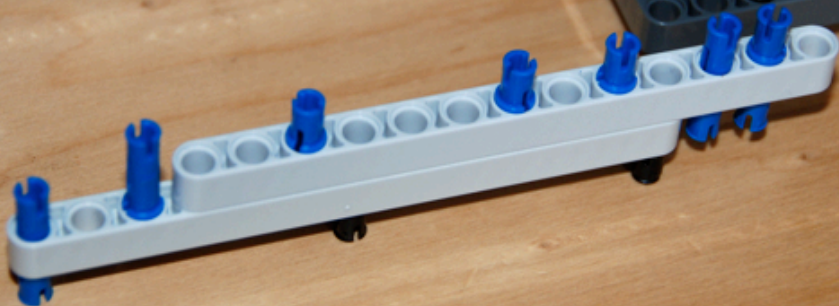

Colour Ball Sorter
using parts from
NXT 2 8547 set

(plus 4 plastic boxes
detailed in parts list)

Section1 parts

Section 2 parts

Section 4 parts

Section 5 parts

Section 6 parts

Section 7 parts

Section 10 parts

Section 11
connecting
sub-assemblies

LEGO

00000

~A28E~

FC ID: 1P153765

Section 12 parts

Section 13 parts

Additional non-lego parts

4x 0.07 litre boxes from www.reallyusefulbox.com (see main parts page) with folded paper napkins cut to size to give cushion to prevent balls bouncing out of the containers.