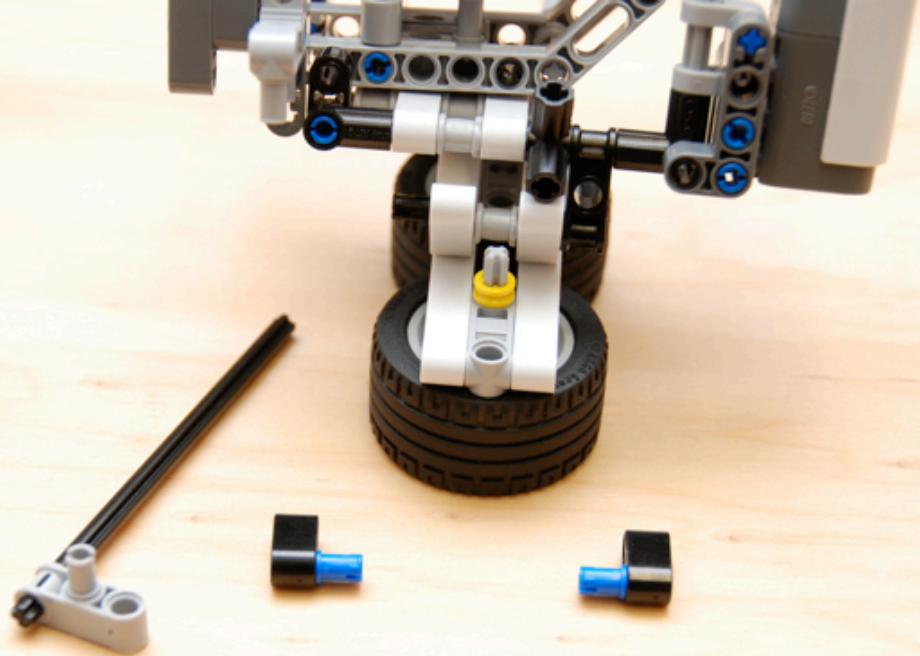

Colour Ball Sorter
using parts from
NXT 2 8547 set

(plus 4 plastic boxes
detailed in parts list)

Section1 parts

Section 2 parts

Section 4 parts

Section 5 parts

Section 6 parts

Section 7 parts

Section 10 parts

Section 11
connecting
sub-assemblies

LEGO

00000

~A28E~

FC ID: 1P153765

Section 12 parts

Section 13 parts

Additional non-lego parts

4x 0.07 litre boxes from www.reallyusefulbox.com (see main parts page) with folded paper napkins cut to size to give cushion to prevent balls bouncing out of the containers.