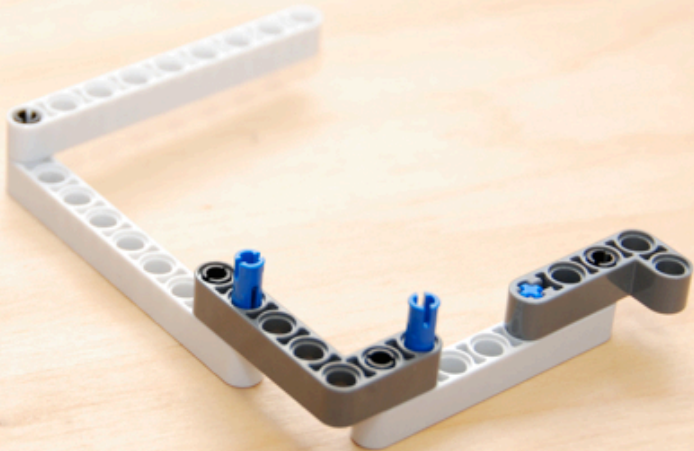

Section 10 parts

Section 11
connecting
sub-assemblies

LEGO

00000

~A28E~

FC ID: 1P153765

Section 12 parts

Section 13 parts

Additional non-lego parts

4x 0.07 litre boxes from www.reallyusefulbox.com (see main parts page) with folded paper napkins cut to size to give cushion to prevent balls bouncing out of the containers.