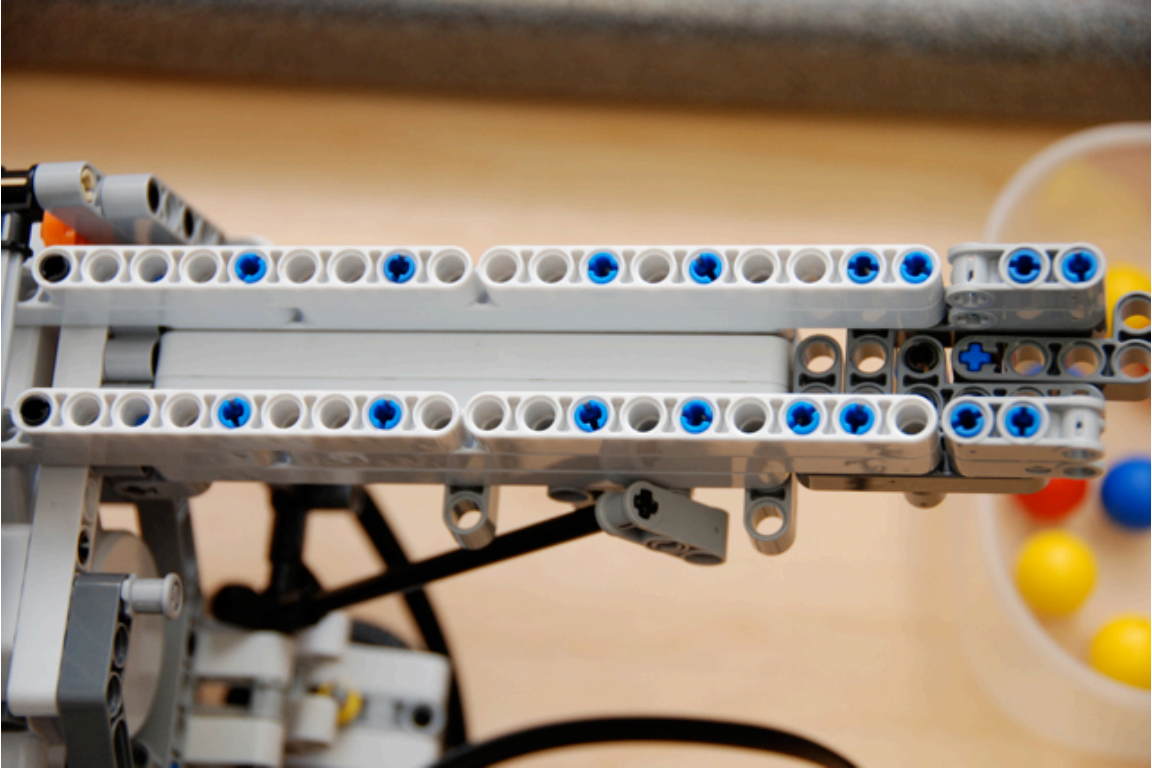

Section 10 parts

Section 11
connecting
sub-assemblies

LEGO

00000

~A28E~

FC ID: 1P153765

Section 12 parts

Section 13 parts

Additional non-lego parts

4x 0.07 litre boxes from www.reallyusefulbox.com (see main parts page) with folded paper napkins cut to size to give cushion to prevent balls bouncing out of the containers.