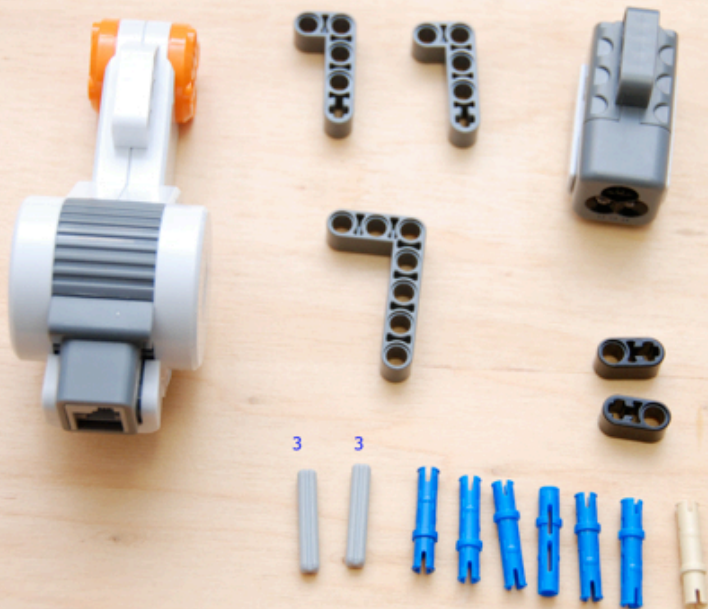

Colour Ball Sorter
using parts from
NXT 2 8547 set

(plus 4 plastic boxes
detailed in parts list)

Section1 parts

Section 2 parts

Section 4 parts

Section 5 parts

Section 6 parts

Section 7 parts

Section 10 parts

Section 11
connecting
sub-assemblies

LEGO

00000

~A28E~

FC ID: 1P153765

Section 12 parts

Section 13 parts

Additional non-lego parts

4x 0.07 litre boxes from www.reallyusefulbox.com (see main parts page) with folded paper napkins cut to size to give cushion to prevent balls bouncing out of the containers.