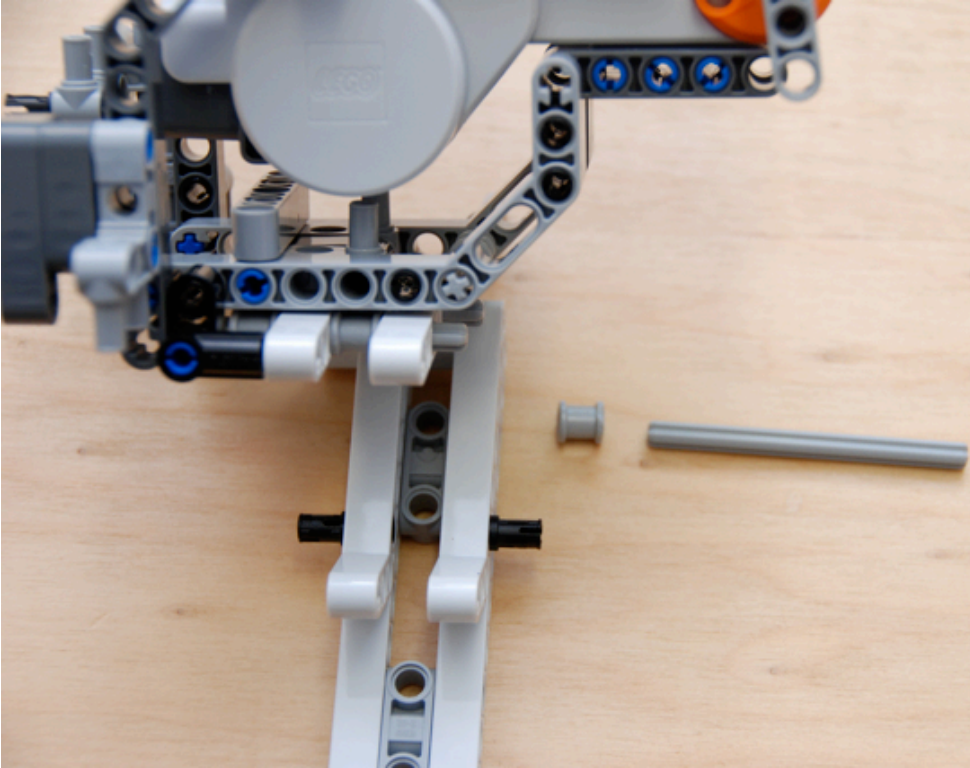

Colour Ball Sorter
using parts from
NXT 2 8547 set

(plus 4 plastic boxes
detailed in parts list)

Section1 parts

Section 2 parts

Section 4 parts

Section 5 parts

Section 6 parts

Section 7 parts

Section 10 parts

Section 11
connecting
sub-assemblies

LEGO

00000

~A28E~

FC ID: 1P153765

Section 12 parts

Section 13 parts

Additional non-lego parts

4x 0.07 litre boxes from www.reallyusefulbox.com (see main parts page) with folded paper napkins cut to size to give cushion to prevent balls bouncing out of the containers.