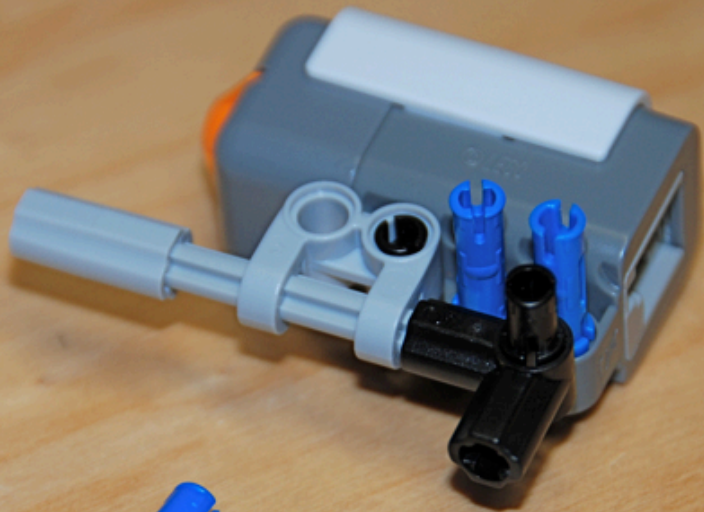

Colour Ball Sorter
using parts from
NXT 2 8547 set

(plus 4 plastic boxes
detailed in parts list)

Section1 parts

Section 2 parts

Section 4 parts

Section 5 parts

Section 6 parts

Section 7 parts

Section 10 parts

Section 11
connecting
sub-assemblies

LEGO

00000

~A28E~

FC ID: 1P153765

Section 12 parts

Section 13 parts

Additional non-lego parts

4x 0.07 litre boxes from www.reallyusefulbox.com (see main parts page) with folded paper napkins cut to size to give cushion to prevent balls bouncing out of the containers.