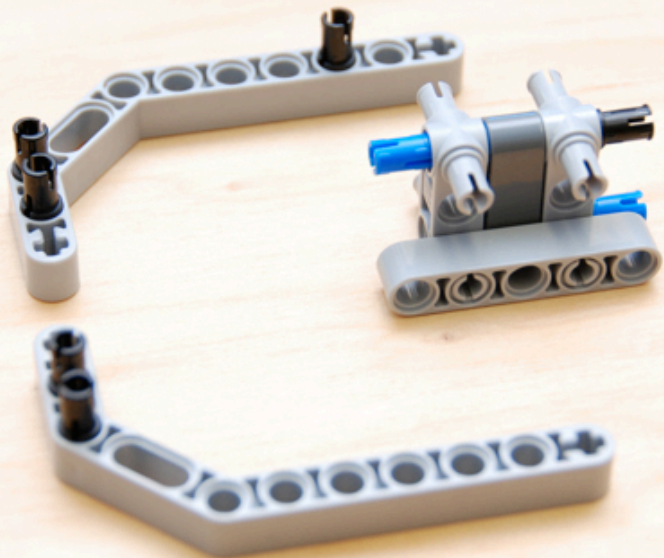

Colour Ball Sorter
using parts from
NXT 2 8547 set

(plus 4 plastic boxes
detailed in parts list)

Section1 parts

Section 2 parts

Section 4 parts

Section 5 parts

Section 6 parts

Section 7 parts

Section 10 parts

Section 11
connecting
sub-assemblies

LEGO

00000

~A28E~

FC ID: 1P153765

Section 12 parts

Section 13 parts

Additional non-lego parts

4x 0.07 litre boxes from www.reallyusefulbox.com (see main parts page) with folded paper napkins cut to size to give cushion to prevent balls bouncing out of the containers.